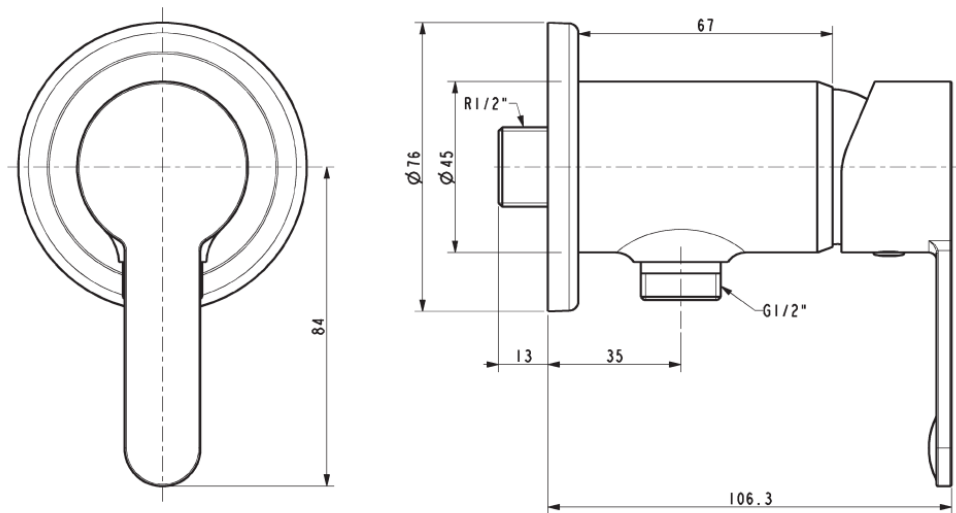

FFAS6526-7T1500BT0

Seva

Seva Mono Shower (W/o Shower Kit)

Product	Description	Seva Mono Shower (W/o Shower Kit)
	Weight (kg)	0.6
	Dimensions (mm)	156 x 94 x 100
	Finish	Chrome
	Flow Rate	Without Shower: 13.4 at 1 Bar
	Mounting Location	Wall Mount
Material & Color	Material	Brass
	Color	Chrome
Bathroom Faucet	Type	Shower
Faucet	Type	Mono
Connection	Size (mm)	DN15
	Size (inches)	R1/2
Handle	Material	Zinc Die Cast
	Type	Lever
	No. of Handles	1