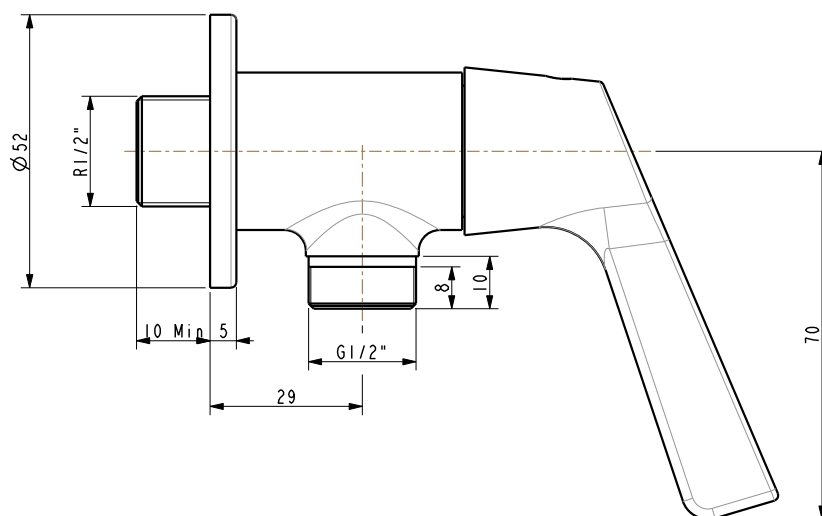

FFAST604-7T1500BT0

Winston

Winston Exposed Shower Mono (Lever Handle)