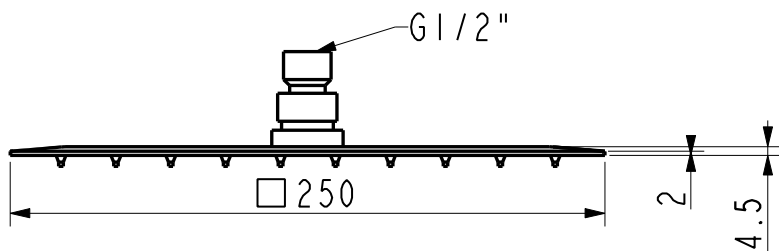

To ensure that your installation proceeds smoothly, please read this instructions carefully before you begin.
 为保证安装顺利，请在进行安装前细阅以下说明

American Standard

FFASS033-000500BC0 (CF-S033.000.50)

Super Thin 250mm Square Rain Shower Head

10"不锈钢超薄方形顶花洒

Installation & Operation Instruction
 安装/使用说明书

Dimension/基本尺寸图

单位: mm (毫米)

We recommend you should use together with below SKUs.
 建议配合下面型号使用:

CF-9907.000.50
 IDS Ceiling Shower Arm
 IDS 顶装式花洒臂管