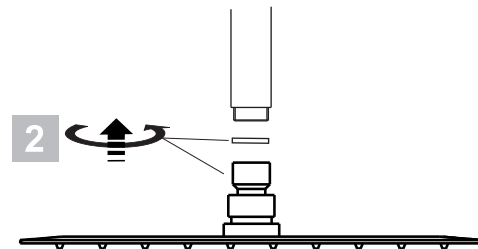

To ensure that your installation proceeds smoothly, please read this instructions carefully before you begin.
 为保证安装顺利，请在进行安装前细阅以下说明

American Standard

FFASS033-000500BC0 (CF-S033.000.50)

Super Thin 250mm Square Rain Shower Head

10"不锈钢超薄方形顶花洒

Installation & Operation Instruction
 安装/使用说明书

Dimension/基本尺寸图

单位: mm (毫米)

We recommend you should use together with below SKUs.
 建议配合下面型号使用:

CF-9907.000.50
 IDS Ceiling Shower Arm
 IDS 顶装式花洒臂管

CF-9908.000.50
 Ceiling Shower Arm
 顶装式花洒臂管

CF-9909.000.50
 In-wall Shower Arm
 入墙式花洒臂管

Install/安装

Parts List/零件明细

Notice/注意

Remove all impurity in pipes before beginning to avoid clogging. Connect faucet pipes correctly. / 安装前请务必清理管中杂物，以免造成堵塞，正确连接管路