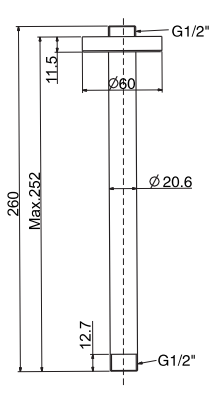

To ensure that your installation proceeds smoothly, please read this instructions carefully before you begin.
 为保证安装顺利，请在进行安装前细阅以下说明

American Standard

FFASS033-000500BC0 (CF-S033.000.50)

Super Thin 250mm Square Rain Shower Head

10"不锈钢超薄方形顶花洒

Installation & Operation Instruction
 安装/使用说明书

Dimension/基本尺寸图

单位: mm (毫米)

We recommend you should use together with below SKUs.
 建议配合下面型号使用:

CF-9907.000.50
 IDS Ceiling Shower Arm
 IDS 顶装式花洒臂管

CF-9908.000.50
 Ceiling Shower Arm
 顶装式花洒臂管

CF-9909.000.50
 In-wall Shower Arm
 入墙式花洒臂管

Install/安装

Parts List/零件明细

Notice/注意

Remove all impurity in pipes before beginning to avoid clogging. Connect faucet pipes correctly. / 安装前请务必清理管中杂物，以免造成堵塞，正确连接管路