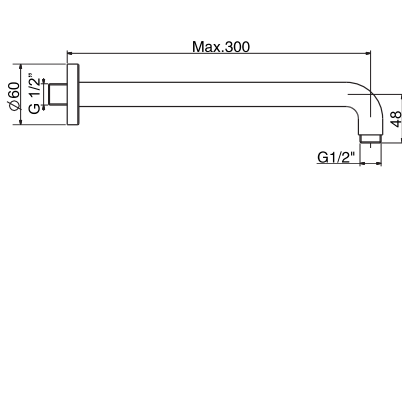

To ensure that your installation proceeds smoothly, please read this instructions carefully before you begin.
 为保证安装顺利，请在进行安装前细阅以下说明

American Standard

FFASS033-000500BC0 (CF-S033.000.50)

Super Thin 250mm Square Rain Shower Head

10"不锈钢超薄方形顶花洒

Installation & Operation Instruction
 安装/使用说明书

Dimension/基本尺寸图

单位: mm (毫米)

We recommend you should use together with below SKUs.
 建议配合下面型号使用:

CF-9907.000.50
 IDS Ceiling Shower Arm
 IDS 顶装式花洒臂管

CF-9908.000.50
 Ceiling Shower Arm
 顶装式花洒臂管

CF-9909.000.50
 In-wall Shower Arm
 入墙式花洒臂管

Install/安装

Parts List/零件明细

Notice/注意

Remove all impurity in pipes before beginning to avoid clogging. Connect faucet pipes correctly. / 安装前请务必清理管中杂物，以免造成堵塞，正确连接管路