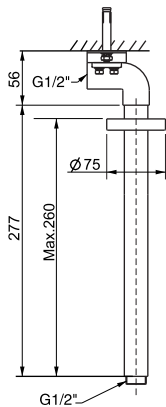

To ensure that your installation proceeds smoothly, please read this instructions carefully before you begin.
 为保证安装顺利，请在进行安装前细阅以下说明

American Standard

FFASS033-000500BC0 (CF-S033.000.50)

Super Thin 250mm Square Rain Shower Head

10"不锈钢超薄方形顶花洒

Installation & Operation Instruction
 安装/使用说明书

Dimension/基本尺寸图

单位: mm (毫米)

We recommend you should use together with below SKUs.
 建议配合下面型号使用:

CF-9907.000.50
 IDS Ceiling Shower Arm
 IDS 顶装式花洒臂管

CF-9908.000.50
 Ceiling Shower Arm
 顶装式花洒臂管

CF-9909.000.50
 In-wall Shower Arm
 入墙式花洒臂管

Install/安装

Parts List/零件明细

Notice/注意

Remove all impurity in pipes before beginning to avoid clogging. Connect faucet pipes correctly. / 安装前请务必清理管中杂物，以免造成堵塞，正确连接管路