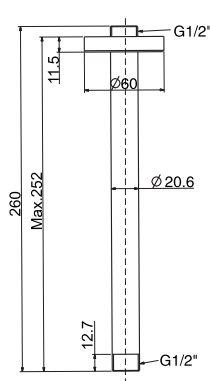

To ensure that your installation proceeds smoothly, please read this instructions carefully before you begin.
 为保证安装顺利，请在进行安装前细阅以下说明

American Standard

FFASS027-006500BC0 (CF-S027.006.50)
 254mm Round Air-in Rain Shower Head
 10"空气注入式圆形花洒

Installation &
 Operation Instruction
 安装/使用说明书

Dimension/基本尺寸图

单位: mm (毫米)

We recommend you should use together with below SKUs.
 建议配合下面型号使用:

CF-9907.000.50
 IDS Ceiling Shower Arm
 IDS 顶装式花洒臂管

CF-9908.000.50
 Ceiling Shower Arm
 顶装式花洒臂管

CF-9909.000.50
 In-wall Shower Arm
 入墙式花洒臂管

Install/安装

Parts List/零件明细

Notice/注意

Remove all impurity in pipes before beginning to avoid clogging. Connect faucet pipes correctly. / 安装前请务必清理管中杂物，以免造成堵塞，正确连接管路