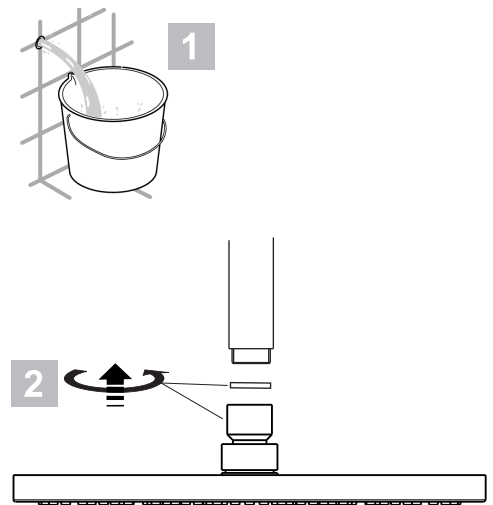

To ensure that your installation proceeds smoothly, please read this instructions carefully before you begin.
 为保证安装顺利，请在进行安装前细阅以下说明

American Standard

FFASS027-006500BC0 (CF-S027.006.50)
 254mm Round Air-in Rain Shower Head
 10"空气注入式圆形花洒

Installation &
 Operation Instruction
 安装/使用说明书

Dimension/基本尺寸图

单位: mm (毫米)

We recommend you should use together with below SKUs.
 建议配合下面型号使用:

CF-9907.000.50
 IDS Ceiling Shower Arm
 IDS 顶装式花洒臂管

CF-9908.000.50
 Ceiling Shower Arm
 顶装式花洒臂管

CF-9909.000.50
 In-wall Shower Arm
 入墙式花洒臂管

Install/安装

Parts List/零件明细

Notice/注意

Remove all impurity in pipes before beginning to avoid clogging. Connect faucet pipes correctly. / 安装前请务必清理管中杂物，以免造成堵塞，正确连接管路