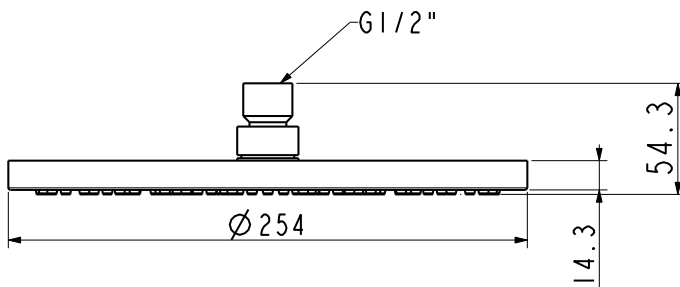

To ensure that your installation proceeds smoothly, please read this instructions carefully before you begin.
 为保证安装顺利，请在进行安装前细阅以下说明

American Standard

FFASS027-006500BC0 (CF-S027.006.50)
 254mm Round Air-in Rain Shower Head
 10"空气注入式圆形花洒

Installation &
 Operation Instruction
 安装/使用说明书

Dimension/基本尺寸图

单位: mm (毫米)

We recommend you should use together with below SKUs.
 建议配合下面型号使用:

CF-9907.000.50
 IDS Ceiling Shower Arm
 IDS 顶装式花洒臂管

CF-9908.000.50
 Ceiling Shower Arm
 顶装式花洒臂管