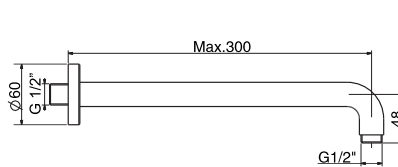

To ensure that your installation proceeds smoothly, please read this instructions carefully before you begin.
 为保证安装顺利，请在进行安装前细阅以下说明

American Standard

FFASS027-006500BC0 (CF-S027.006.50)
 254mm Round Air-in Rain Shower Head
 10"空气注入式圆形花洒

Installation &
 Operation Instruction
 安装/使用说明书

Dimension/基本尺寸图

单位: mm (毫米)

We recommend you should use together with below SKUs.
 建议配合下面型号使用:

CF-9907.000.50
 IDS Ceiling Shower Arm
 IDS 顶装式花洒臂管

CF-9908.000.50
 Ceiling Shower Arm
 顶装式花洒臂管

CF-9909.000.50
 In-wall Shower Arm
 入墙式花洒臂管

Install/安装

Parts List/零件明细

Notice/注意

Remove all impurity in pipes before beginning to avoid clogging. Connect faucet pipes correctly. / 安装前请务必清理管中杂物，以免造成堵塞，正确连接管路