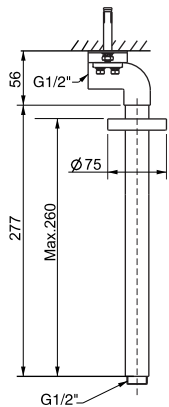

To ensure that your installation proceeds smoothly, please read this instructions carefully before you begin.
 为保证安装顺利，请在进行安装前细阅以下说明

American Standard

FFASS027-006500BC0 (CF-S027.006.50)
 254mm Round Air-in Rain Shower Head
 10"空气注入式圆形花洒

Installation &
 Operation Instruction
 安装/使用说明书

Dimension/基本尺寸图

单位: mm (毫米)

We recommend you should use together with below SKUs.
 建议配合下面型号使用:

CF-9907.000.50
 IDS Ceiling Shower Arm
 IDS 顶装式花洒臂管

CF-9908.000.50
 Ceiling Shower Arm
 顶装式花洒臂管

CF-9909.000.50
 In-wall Shower Arm
 入墙式花洒臂管

Install/安装

Parts List/零件明细

Notice/注意

Remove all impurity in pipes before beginning to avoid clogging. Connect faucet pipes correctly. / 安装前请务必清理管中杂物，以免造成堵塞，正确连接管路