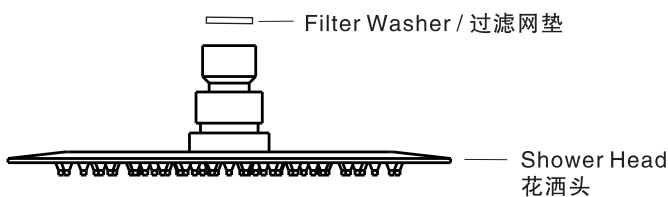

Parts List/零件明细

Notice/注意

Remove all impurity in pipes before beginning to avoid clogging. Connect faucet pipes correctly. / 安装前请务必清理管中杂物，以免造成堵塞，正确连接管路

When you repair the faucet you will need to shut off hot/cold water supply by closing the water supply. / 维护前请关闭冷热供水

Conditions for use / 使用条件

- Water pressure condition/使用水压: 0.1MPa~0.75MPa (Recommended/推荐: 0.1MPa~0.5Mpa)
- Environment Temperature/使用环境温度: 1°C~55°C
- Not for use as a steam outlet. / 切勿使用蒸汽

Cleaning the surface of faucet / 表面清洁

- Rinse the product with clean water. / 用清水清洗
- Dry with soft cotton flannel cloth. / 用软棉布擦干
- Do not clean the product with acid, polish, abrasives, harsh cleaners, or cloth with a harsh surface as these products may damage the finish. 切勿使用具研磨作用的清洁剂、布或纸巾; 切勿使用含酸性的清洁剂、擦亮磨料、粗糙的清洁剂或肥皂