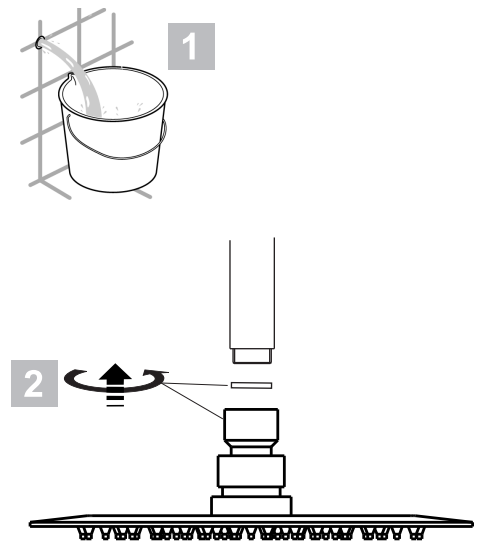

To ensure that your installation proceeds smoothly, please read this instructions carefully before you begin.  
 为保证安装顺利，请在进行安装前细阅以下说明

*American Standard*

**FFASS031-000500BC0 (CF-S031.000.50)**  
 Super Thin 300mm Round Rain Shower Head  
 12"不锈钢超薄圆形顶花洒

Installation &  
 Operation Instruction  
 安装/使用说明书

**Dimension/基本尺寸图**

单位: mm (毫米)

**Install/安装**

We recommend you should use together with below SKUs.  
 建议配合下面型号使用:

**CF-9907.000.50**  
 IDS Ceiling Shower Arm  
 IDS 顶装式花洒臂管

**CF-9908.000.50**  
 Ceiling Shower Arm  
 顶装式花洒臂管

**CF-9909.000.50**  
 In-wall Shower Arm  
 入墙式花洒臂管

**Parts List/零件明细**

**Notice/注意**

Remove all impurity in pipes before beginning to avoid clogging. Connect faucet pipes correctly. / 安装前请务必清理管中杂物，以免造成堵塞，正确连接管路