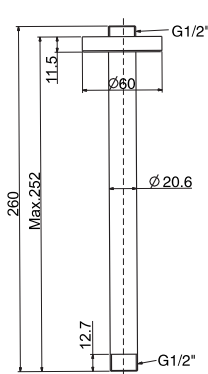

Installation &  
 Operation Instruction  
 安装/使用说明书

**Dimension/基本尺寸图**

单位: mm (毫米)

**Install/安装**

We recommend you should use together with below SKUs.  
 建议配合下面型号使用:

**CF-9907.000.50**  
 IDS Ceiling Shower Arm  
 IDS 顶装式花洒臂管

**CF-9908.000.50**  
 Ceiling Shower Arm  
 顶装式花洒臂管

**CF-9909.000.50**  
 In-wall Shower Arm  
 入墙式花洒臂管

**Parts List/零件明细**

**Notice/注意**

Remove all impurity in pipes before beginning to avoid clogging. Connect faucet pipes correctly. / 安装前请务必清理管中杂物，以免造成堵塞，正确连接管路