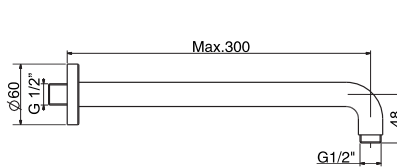

To ensure that your installation proceeds smoothly, please read this instructions carefully before you begin.  
 为保证安装顺利，请在进行安装前细阅以下说明

*American Standard*

**FFASS031-000500BC0 (CF-S031.000.50)**  
 Super Thin 300mm Round Rain Shower Head  
 12"不锈钢超薄圆形顶花洒

Installation &  
 Operation Instruction  
 安装/使用说明书

**Dimension/基本尺寸图**

单位: mm (毫米)

**Install/安装**

We recommend you should use together with below SKUs.  
 建议配合下面型号使用:

**CF-9907.000.50**  
 IDS Ceiling Shower Arm  
 IDS 顶装式花洒臂管

**CF-9908.000.50**  
 Ceiling Shower Arm  
 顶装式花洒臂管

**CF-9909.000.50**  
 In-wall Shower Arm  
 入墙式花洒臂管

**Parts List/零件明细**

**Notice/注意**

Remove all impurity in pipes before beginning to avoid clogging. Connect faucet pipes correctly. / 安装前请务必清理管中杂物，以免造成堵塞，正确连接管路