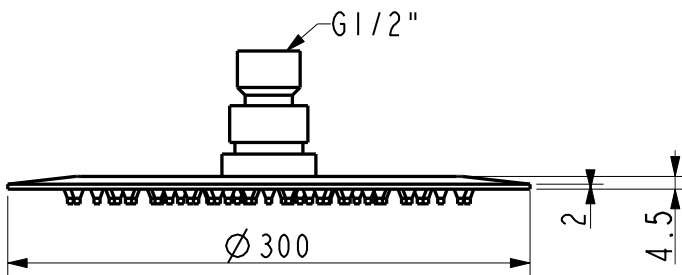

To ensure that your installation proceeds smoothly, please read this instructions carefully before you begin.  
 为保证安装顺利，请在进行安装前细阅以下说明

*American Standard*

**FFASS031-000500BC0 (CF-S031.000.50)**  
 Super Thin 300mm Round Rain Shower Head  
 12"不锈钢超薄圆形顶花洒

Installation &  
 Operation Instruction  
 安装/使用说明书

**Dimension/基本尺寸图**

单位: mm (毫米)

**Install/安装**

We recommend you should use together with below SKUs.  
 建议配合下面型号使用:

**CF-9907.000.50**  
 IDS Ceiling Shower Arm  
 IDS 顶装式花洒臂管