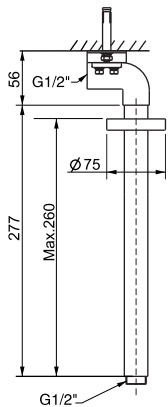

To ensure that your installation proceeds smoothly, please read this instructions carefully before you begin.  
 为保证安装顺利，请在进行安装前细阅以下说明

*American Standard*

**FFASS031-000500BC0 (CF-S031.000.50)**  
 Super Thin 300mm Round Rain Shower Head  
 12"不锈钢超薄圆形顶花洒

Installation &  
 Operation Instruction  
 安装/使用说明书

**Dimension/基本尺寸图**

单位: mm (毫米)

**Install/安装**

We recommend you should use together with below SKUs.  
 建议配合下面型号使用:

**CF-9907.000.50**  
 IDS Ceiling Shower Arm  
 IDS 顶装式花洒臂管

**CF-9908.000.50**  
 Ceiling Shower Arm  
 顶装式花洒臂管

**CF-9909.000.50**  
 In-wall Shower Arm  
 入墙式花洒臂管

**Parts List/零件明细**

**Notice/注意**

Remove all impurity in pipes before beginning to avoid clogging. Connect faucet pipes correctly. / 安装前请务必清理管中杂物，以免造成堵塞，正确连接管路