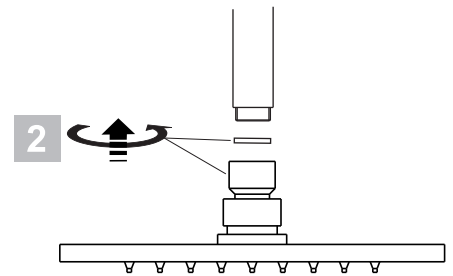

To ensure that your installation proceeds smoothly, please read this instructions carefully before you begin.
 为保证安装顺利，请在进行安装前细阅以下说明

American Standard

FFASS038-000500BC0 (CF-S038.000.50)
 254mm Square Brass Rain Shower Head
 10"方形头顶花洒 (铜)

Installation &
 Operation Instruction
 安装/使用说明书

Dimension/基本尺寸图

单位: mm (毫米)

We recommend you should use together with below SKUs.
建议配合下面型号使用:

CF-9907.000.50
 IDS Ceiling Shower Arm
 IDS 顶装式花洒臂管

CF-9908.000.50
 Ceiling Shower Arm
 顶装式花洒臂管

CF-9909.000.50
 In-wall Shower Arm
 入墙式花洒臂管

Install/安装

- 1**
- * 参考尺寸图并铺设管路;
 - * 安装前请将管路冲洗干净。
 - * Consult the dimension drawing and lay the pipes.
 - * Wash and clean the water supply pipeline.

Parts List/零件明细