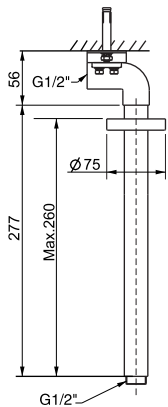

To ensure that your installation proceeds smoothly, please read this instructions carefully before you begin.
 为保证安装顺利，请在进行安装前细阅以下说明

American Standard

FFASS038-000500BC0 (CF-S038.000.50)
 254mm Square Brass Rain Shower Head
 10"方形头顶花洒 (铜)

Installation &
 Operation Instruction
 安装/使用说明书

Dimension/基本尺寸图

单位: mm (毫米)

We recommend you should use together with below SKUs.
建议配合下面型号使用:

CF-9907.000.50
 IDS Ceiling Shower Arm
 IDS 顶装式花洒臂管

CF-9908.000.50
 Ceiling Shower Arm
 顶装式花洒臂管

CF-9909.000.50
 In-wall Shower Arm
 入墙式花洒臂管

Install/安装

- 1**
- * 参考尺寸图并铺设管路;
 - * 安装前请将管路冲洗干净。
 - * Consult the dimension drawing and lay the pipes.
 - * Wash and clean the water supply pipeline.

Parts List/零件明细