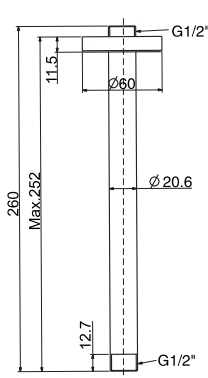

To ensure that your installation proceeds smoothly, please read this instructions carefully before you begin.
 为保证安装顺利，请在进行安装前细阅以下说明

American Standard

FFASS038-000500BC0 (CF-S038.000.50)
 254mm Square Brass Rain Shower Head
 10"方形头顶花洒 (铜)

Installation &
 Operation Instruction
 安装/使用说明书

Dimension/基本尺寸图

单位: mm (毫米)

We recommend you should use together with below SKUs.
建议配合下面型号使用:

CF-9907.000.50
 IDS Ceiling Shower Arm
 IDS 顶装式花洒臂管

CF-9908.000.50
 Ceiling Shower Arm
 顶装式花洒臂管

CF-9909.000.50
 In-wall Shower Arm
 入墙式花洒臂管

Install/安装

- 1**
- * 参考尺寸图并铺设管路;
 - * 安装前请将管路冲洗干净。
 - * Consult the dimension drawing and lay the pipes.
 - * Wash and clean the water supply pipeline.

Parts List/零件明细