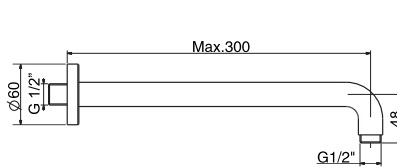

To ensure that your installation proceeds smoothly, please read this instructions carefully before you begin.
 为保证安装顺利，请在进行安装前细阅以下说明

American Standard

FFASS038-000500BC0 (CF-S038.000.50)
 254mm Square Brass Rain Shower Head
 10"方形头顶花洒 (铜)

Installation &
 Operation Instruction
 安装/使用说明书

Dimension/基本尺寸图

单位: mm (毫米)

We recommend you should use together with below SKUs.
建议配合下面型号使用:

CF-9907.000.50
 IDS Ceiling Shower Arm
 IDS 顶装式花洒臂管

CF-9908.000.50
 Ceiling Shower Arm
 顶装式花洒臂管

CF-9909.000.50
 In-wall Shower Arm
 入墙式花洒臂管

Install/安装

- 1**
- * 参考尺寸图并铺设管路;
 - * 安装前请将管路冲洗干净。
 - * Consult the dimension drawing and lay the pipes.
 - * Wash and clean the water supply pipeline.

Parts List/零件明细