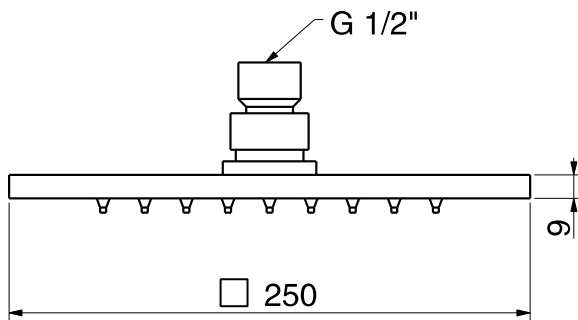

To ensure that your installation proceeds smoothly, please read this instructions carefully before you begin.
 为保证安装顺利，请在进行安装前细阅以下说明

American Standard

FFASS038-000500BC0 (CF-S038.000.50)
 254mm Square Brass Rain Shower Head
 10"方形头顶花洒 (铜)

Installation &
 Operation Instruction
 安装/使用说明书

Dimension/基本尺寸图

单位: mm (毫米)

We recommend you should use together with below SKUs.
建议配合下面型号使用:

CF-9907.000.50
 IDS Ceiling Shower Arm
 IDS 顶装式花洒臂管

CF-9908.000.50
 Ceiling Shower Arm
 顶装式花洒臂管

CF-9909.000.50
 In-wall Shower Arm
 入墙式花洒臂管

Install/安装

- 1**
- * 参考尺寸图并铺设管路;
 - * 安装前请将管路冲洗干净。
 - * Consult the dimension drawing and lay the pipes.
 - * Wash and clean the water supply pipeline.

Parts List/零件明细