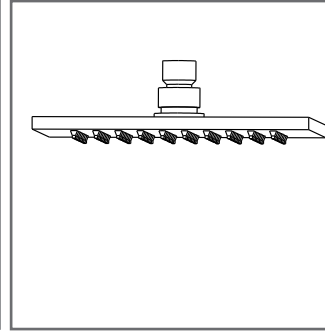

To ensure that your installation proceeds smoothly, please read this instructions carefully before you begin.
 为保证安装顺利，请在进行安装前细阅以下说明

American Standard

FFASS038-000500BC0 (CF-S038.000.50)
 254mm Square Brass Rain Shower Head
 10"方形头顶花洒 (铜)

Installation &
 Operation Instruction
 安装/使用说明书

Dimension/基本尺寸图

单位: mm (毫米)

We recommend you should use together with below SKUs.
建议配合下面型号使用:

CF-9907.000.50
 IDS Ceiling Shower Arm
 IDS 顶装式花洒臂管

CF-9908.000.50
 Ceiling Shower Arm
 顶装式花洒臂管