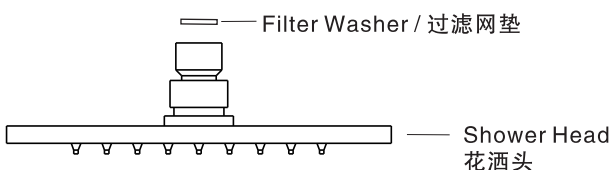

Installation &
 Operation Instruction
 安装/使用说明书

Dimension/基本尺寸图

单位: mm (毫米)

We recommend you should use together with below SKUs.
建议配合下面型号使用:

CF-9907.000.50
 IDS Ceiling Shower Arm
 IDS 顶装式花洒臂管

CF-9908.000.50
 Ceiling Shower Arm
 顶装式花洒臂管

CF-9909.000.50
 In-wall Shower Arm
 入墙式花洒臂管

Install/安装

- 1**
- * 参考尺寸图并铺设管路;
 - * 安装前请将管路冲洗干净。
 - * Consult the dimension drawing and lay the pipes.
 - * Wash and clean the water supply pipeline.

Parts List/零件明细