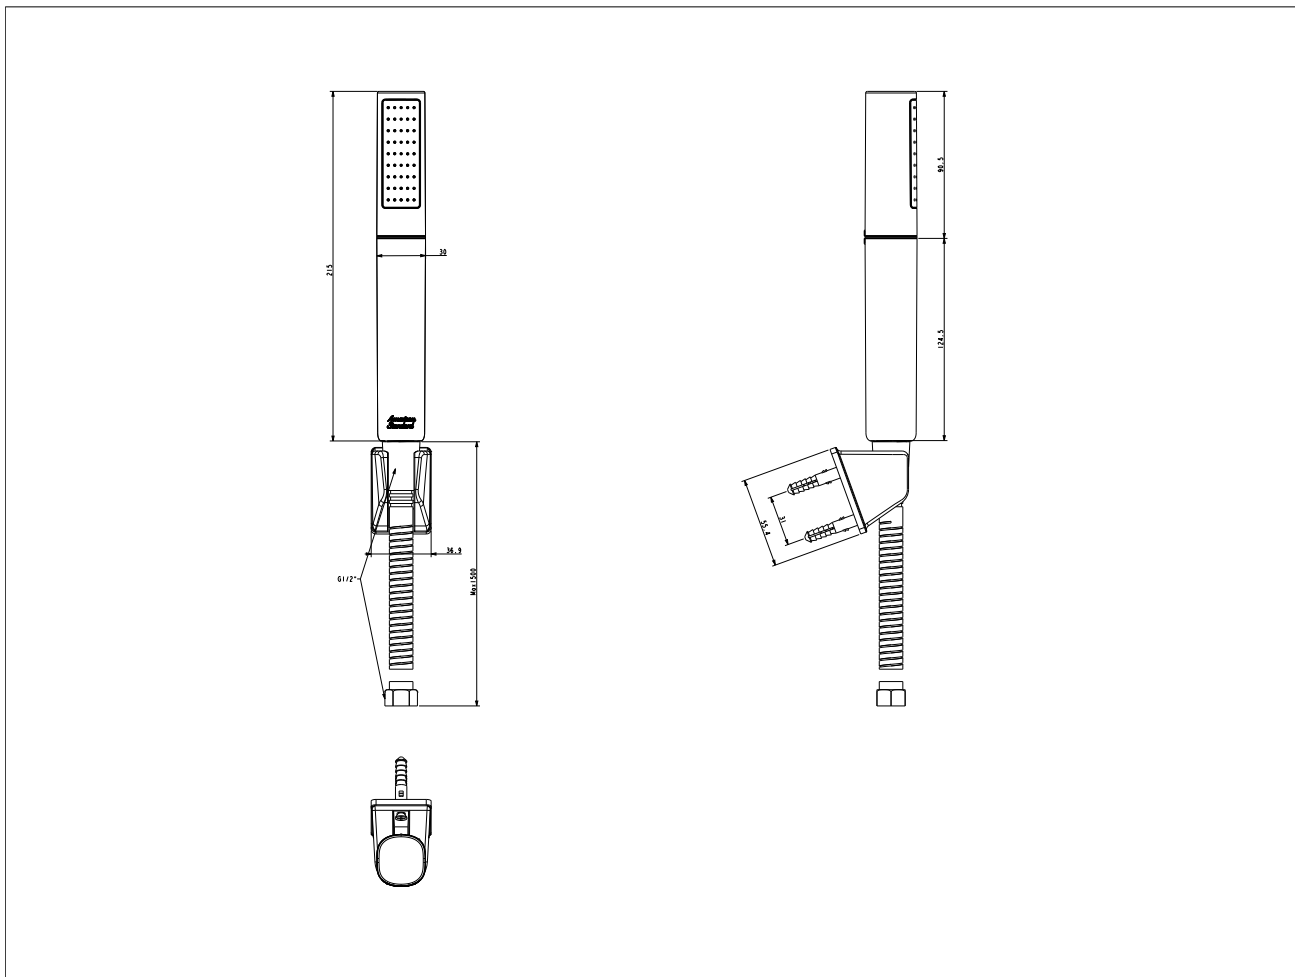

FFASS508-000090BF0

American Standard

DuoSTiX

DuoSTiX Hand Shower (Glossy White)

Handshower