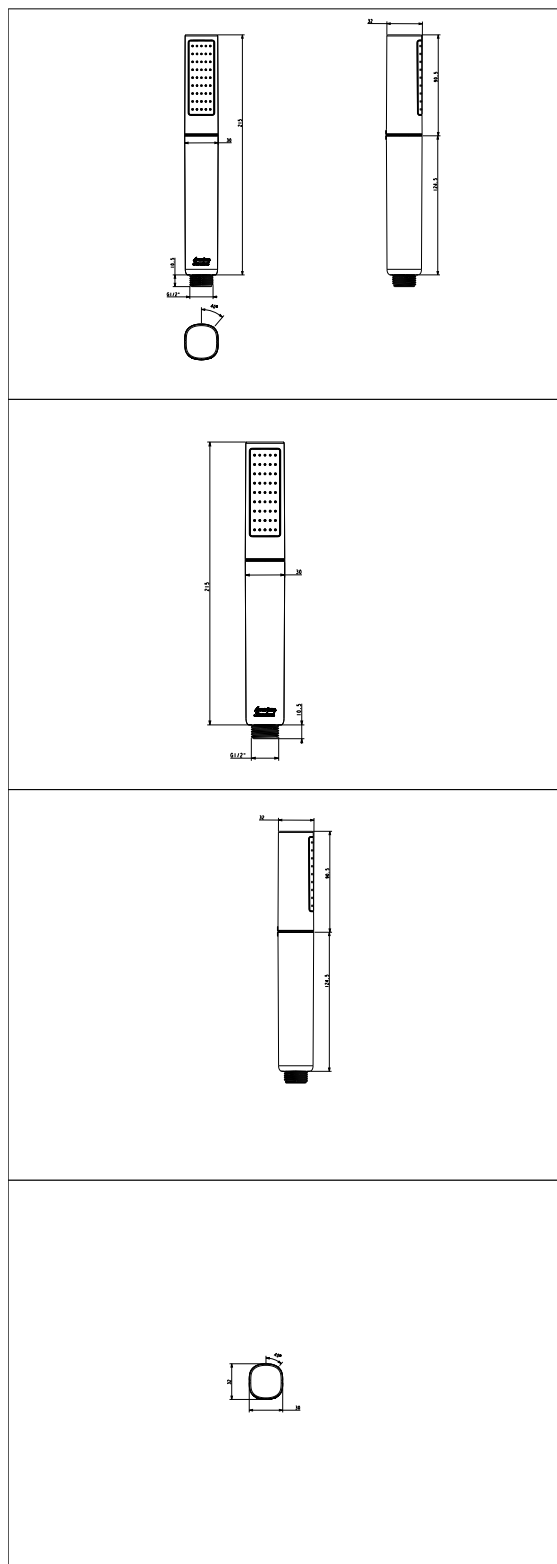

FFASS507-000090BP0

American Standard

DuoSTiX

DuoSTiX Hand Shower (Glossy White)

Handshower