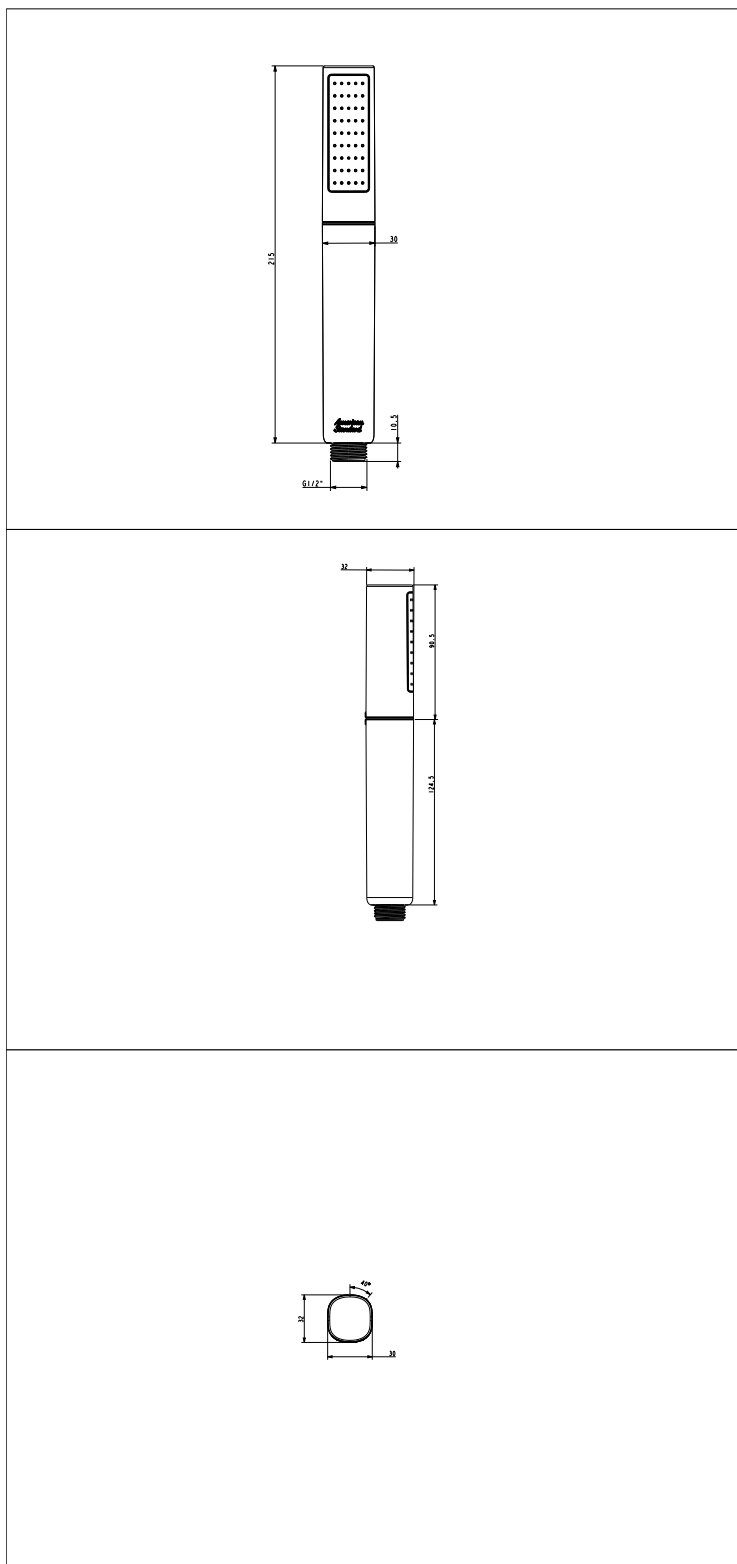

FFASS507-000440BF0

American Standard

DuoSTiX

DuoSTiX Hand Shower (Matte Black)

Handshower