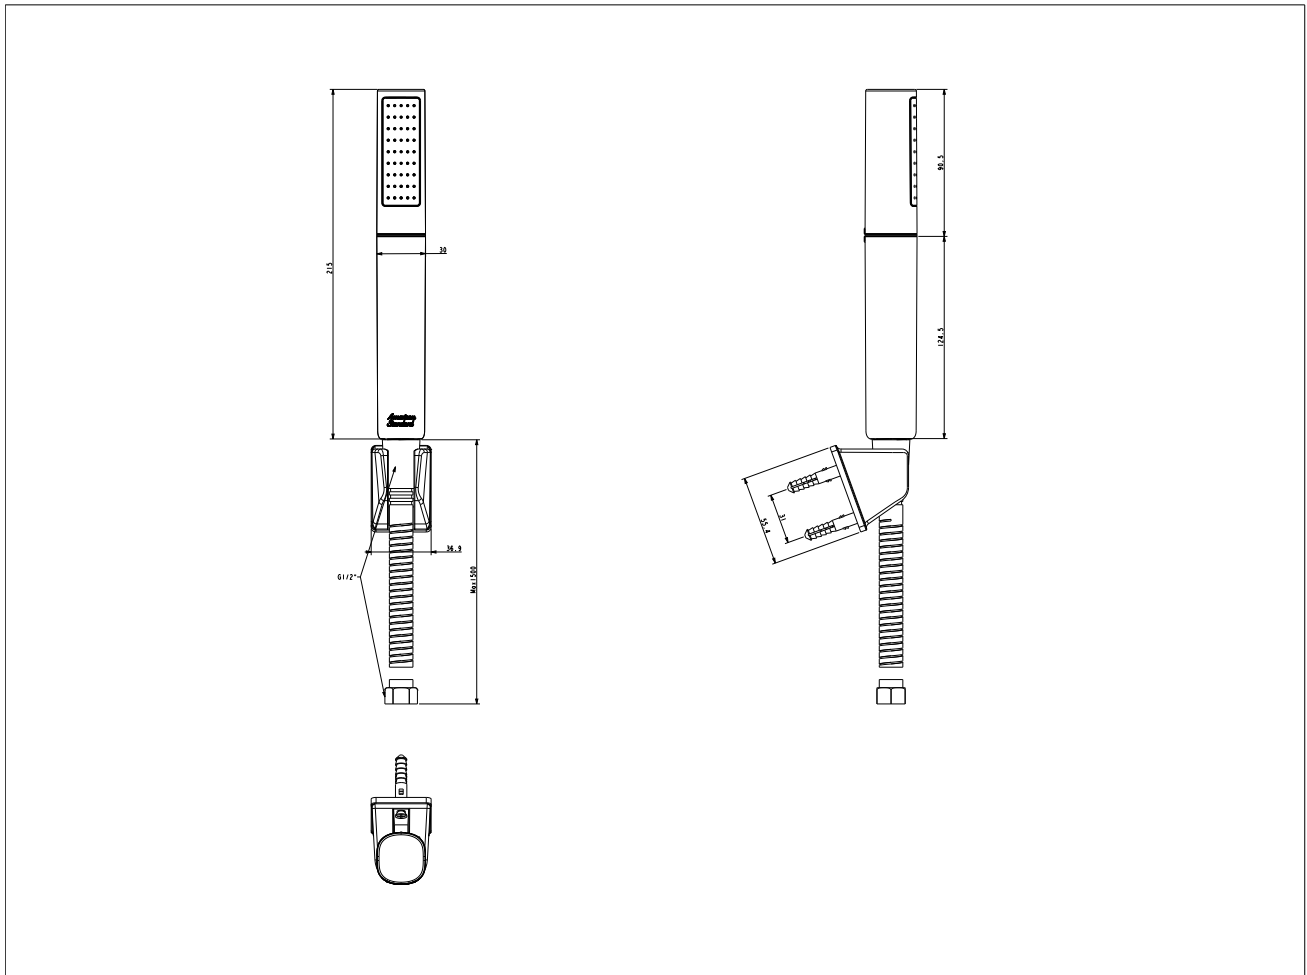

FFASS508-000090BT0

American Standard

DuoSTiX

DuoSTiX Hand Shower (Glossy White)

Handshower