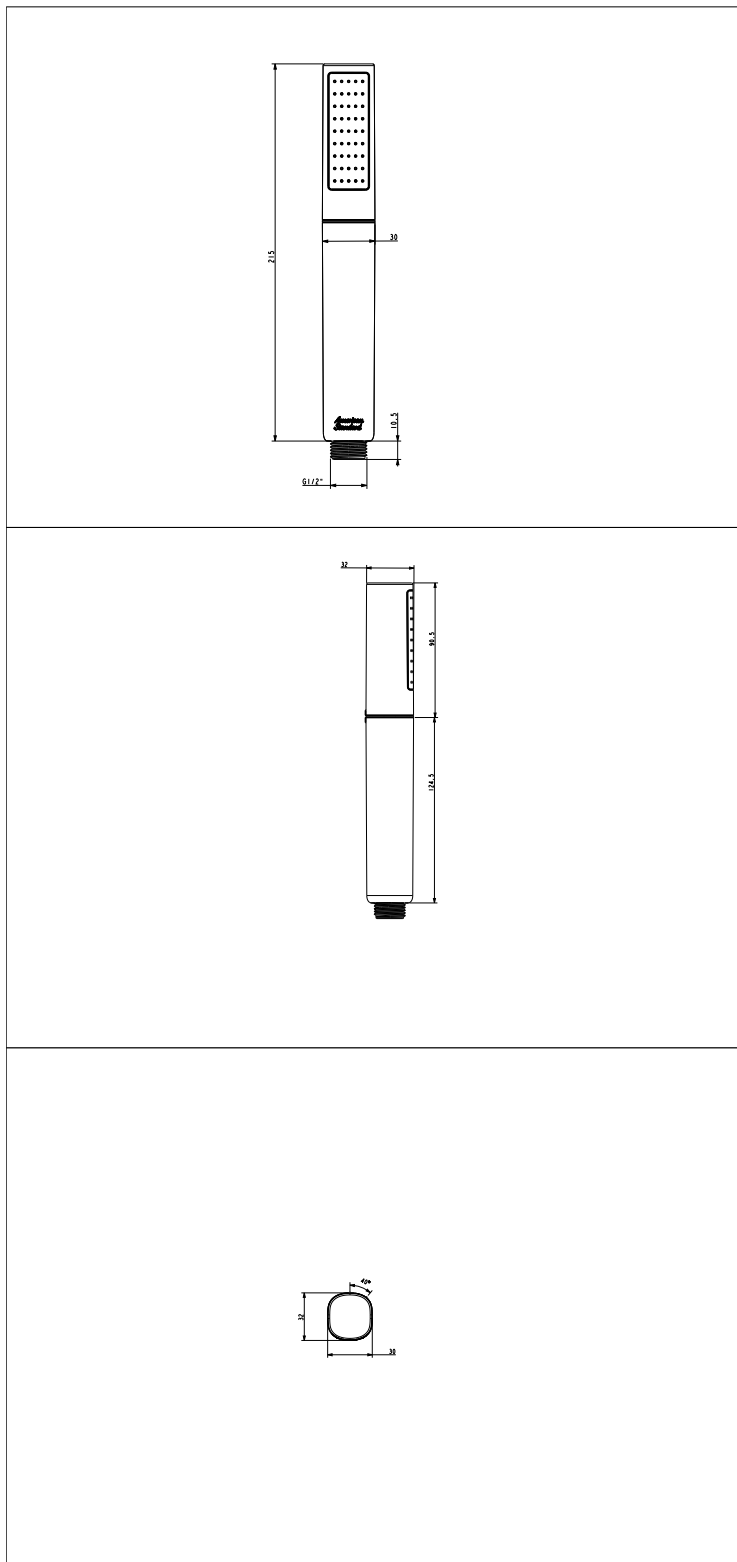

FFASS507-000090BF0

American Standard

DuoSTiX

DuoSTiX Hand Shower (Glossy White)

Handshower