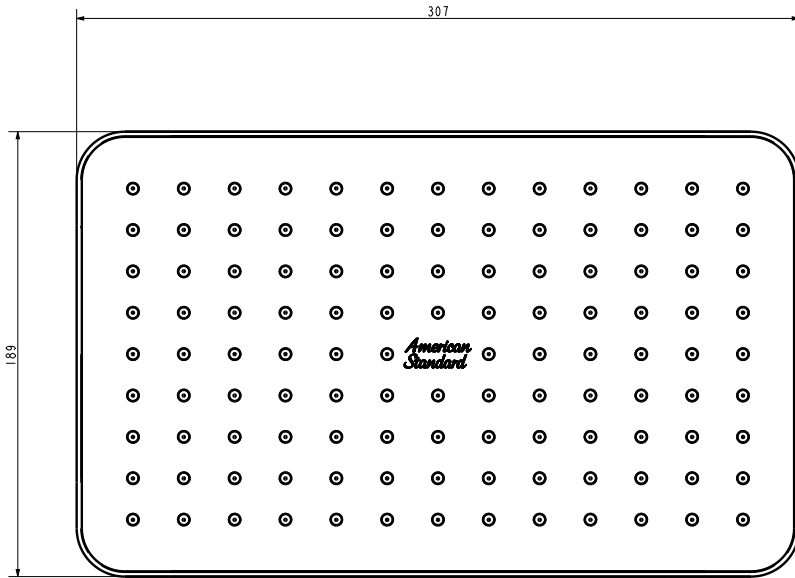

FFASS515-000DA0BF0

Easysset

12" Head Shower for Exposed EasySET_PWS

STYLE SEGMENT

- Contact us for more information

KEY SPECIFICATIONS

- Product Description: 12" Head Shower for Exposed EasySET
- Showerhead Diameter: G1/2
- Material: Plastic
- Flow Rate: 7.21
- Shower Arm Connection Size (mm): N/A
- Shower Arm Connection Type: G1/2
- Additional Components Included: N/A
- Shower Arm Included (Y/N): No

12" Head Shower for Exposed EasySET_PWS

FFASS515-000DA0BF0

Easysset

12" Head Shower for Exposed EasySET_PWS

Product	Description	Contact us for more information
	Weight (kg)	0.78
	Material	Plastic
	Flow Rate	7.21
Showerhead	Diameter (mm)	G1/2
Shower Arm	Connection Size (mm)	N/A
	Connection Type	G1/2
	Included (Y/N)	No
	Type	N/A
Components	Additional Components Included	N/A