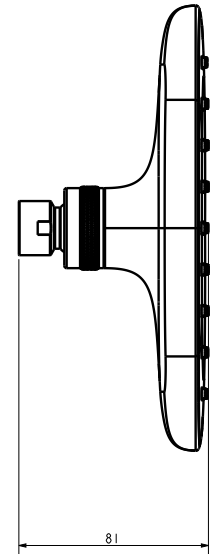

FFASS515-000DA0BF0

Easysset

12" Head Shower for Exposed EasySET_PWS

STYLE SEGMENT

- Contact us for more information

KEY SPECIFICATIONS

- Product Description: 12" Head Shower for Exposed EasySET
- Showerhead Diameter: G1/2
- Material: Plastic
- Flow Rate: 7.21
- Shower Arm Connection Size (mm): N/A
- Shower Arm Connection Type: G1/2
- Additional Components Included: N/A
- Shower Arm Included (Y/N): No

12" Head Shower for Exposed EasySET_PWS

FFASS515-000DA0BF0

Easysset

12" Head Shower for Exposed EasySET_PWS

Product	Description	Contact us for more information
	Weight (kg)	0.78
	Material	Plastic
	Flow Rate	7.21
Showerhead	Diameter (mm)	G1/2
Shower Arm	Connection Size (mm)	N/A
	Connection Type	G1/2
	Included (Y/N)	No
	Type	N/A
Components	Additional Components Included	N/A