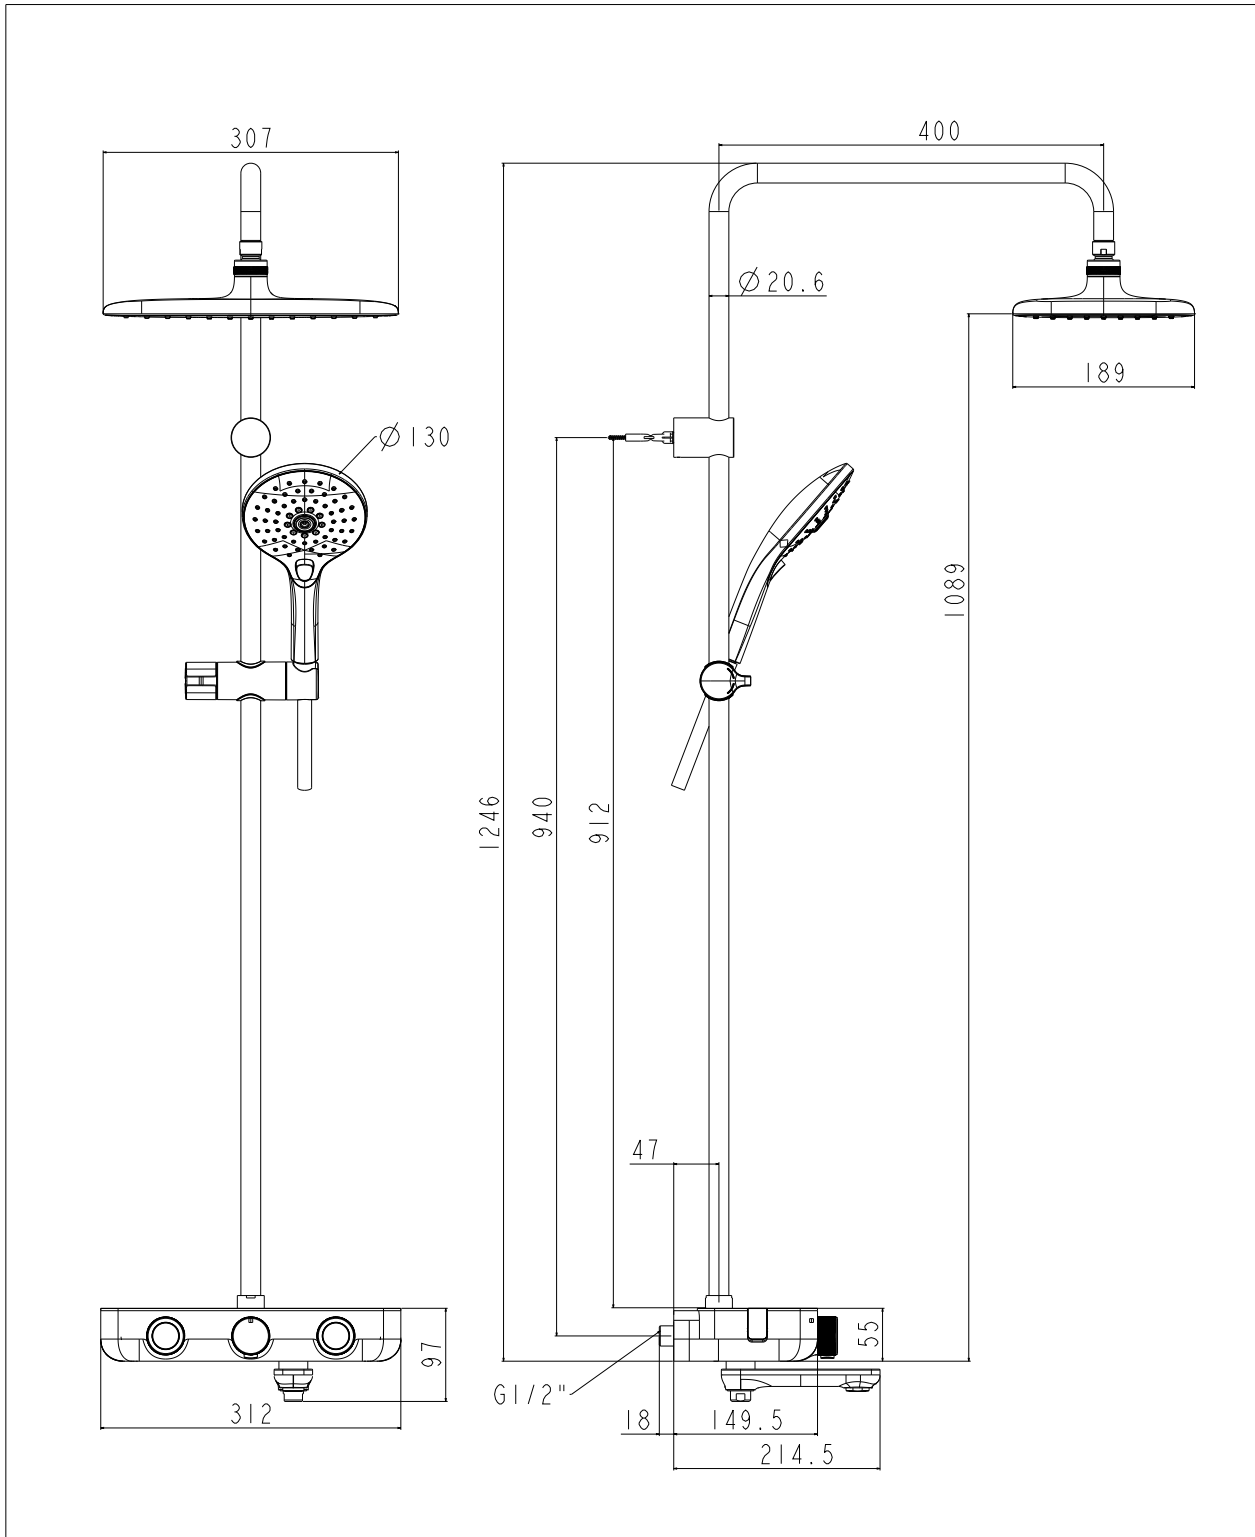

FFAS4956-601DA0BF0

Easynet

E-S Exposed Auto Temperature Shower_PWS

STYLE SEGMENT

- Contemporary

KEY SPECIFICATIONS

- Product Description: EasySET Exposed Auto Temperature Shower System (3-way)
- Product Dimensions: 315 x 214 x 1246
- Exposed/Concealed Body: Exposed
- Finish: PVD
- Flow Rate: Hand Shower: 5.76, Spout: 9.75
- Water Pressure, Dynamic (MPa): 0.5
- Water Pressure, Static (MPa): 0.5
- Max Water Temperature (°C): 49
- Excluded Components: n/a

- Safety-Lock
- ThermoSafe
- CoolShield

OTHERS

- NIL

STANDARDS AND CERTIFICATIONS

- QB/T 2806-2017

FFAS4956-601DA0BF0

Easyset

E-S Exposed Auto Temperature Shower_PWS

FFAS4956-601DA0BF0

Easysset

E-S Exposed Auto Temperature Shower_PWS

Product	Description	EasySET Exposed Auto Temperature Shower System (3-way)
	Weight (kg)	7.5
	Dimensions (mm)	315 x 214 x 1246
	Finish	PVD
	Flow Rate	Hand Shower: 5.76, Spout: 9.75
	Material	Brass
Body	Exposed/Concealed	Exposed
Water Pressure	Dynamic (MPa)	0.5
	Static (MPa)	0.5
Max Water Temperature	Temperature (°C)	49
Components	Included	Shower kits
	Excluded	n/a