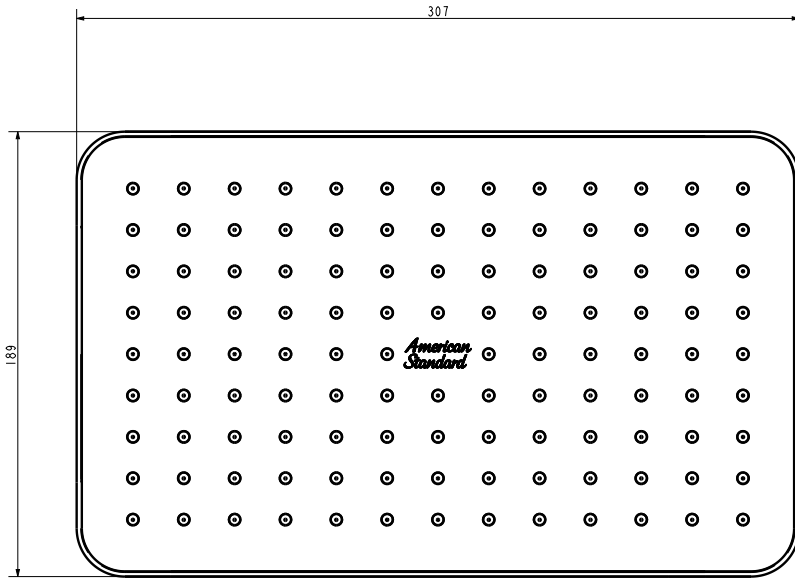

FFASS515-000A00BF0

Easysset

12" Head Shower for Exposed EasySET_HG

STYLE SEGMENT

- Contact us for more information

KEY SPECIFICATIONS

- Product Description: 12" Head Shower for Exposed EasySET
- Showerhead Diameter: G1/2
- Material: Plastic
- Flow Rate: 7.21
- Shower Arm Connection Size (mm): N/A
- Shower Arm Connection Type: G1/2
- Additional Components Included: N/A
- Shower Arm Included (Y/N): No

12" Head Shower for Exposed EasySET_HG

FFASS515-000A00BF0

Easysset

12" Head Shower for Exposed EasySET_HG

Product	Description	Contact us for more information
	Weight (kg)	0.78
	Material	Plastic
	Flow Rate	7.21
Showerhead	Diameter (mm)	G1/2
Shower Arm	Connection Size (mm)	N/A
	Connection Type	G1/2
	Included (Y/N)	No
	Type	N/A
Components	Additional Components Included	N/A