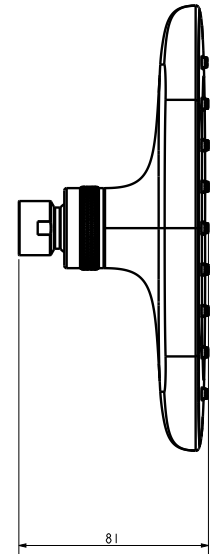

FFASS515-000A00BF0

Easysset

12" Head Shower for Exposed EasySET_HG

STYLE SEGMENT

- Contact us for more information

KEY SPECIFICATIONS

- Product Description: 12" Head Shower for Exposed EasySET
- Showerhead Diameter: G1/2
- Material: Plastic
- Flow Rate: 7.21
- Shower Arm Connection Size (mm): N/A
- Shower Arm Connection Type: G1/2
- Additional Components Included: N/A
- Shower Arm Included (Y/N): No

12" Head Shower for Exposed EasySET_HG

FFASS515-000A00BF0

Easysset

12" Head Shower for Exposed EasySET_HG

Product	Description	Contact us for more information
	Weight (kg)	0.78
	Material	Plastic
	Flow Rate	7.21
Showerhead	Diameter (mm)	G1/2
Shower Arm	Connection Size (mm)	N/A
	Connection Type	G1/2
	Included (Y/N)	No
	Type	N/A
Components	Additional Components Included	N/A