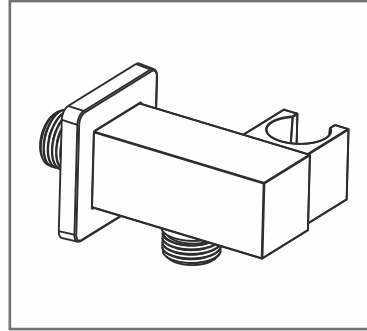

To ensure that your installation proceeds smoothly,
please read this instructions carefully before you begin.

American Standard

FFAS9143-000XXXBF0
FFAS9143-000XXXBT0
Wall Outlet with holder – Square (G1/2")

XXX = AL0 / A00 / DA0 / GL0 / 440 / 500

Installation &
Operation Instruction