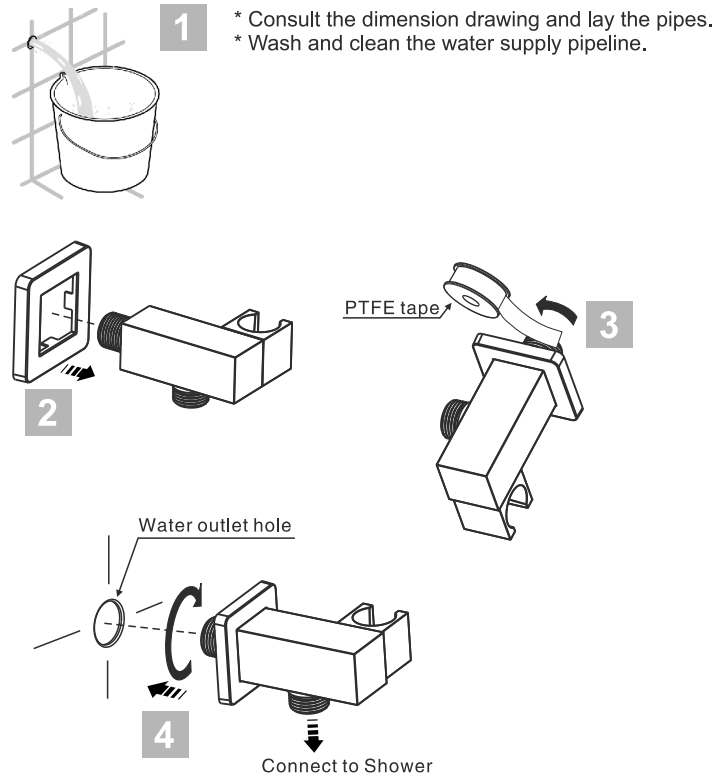

To ensure that your installation proceeds smoothly,  
please read this instructions carefully before you begin.

*American Standard*

FFAS9143-000XXXBF0  
FFAS9143-000XXXBT0  
Wall Outlet with holder – Square (G1/2")

XXX = AL0 / A00 / DA0 / GL0 / 440 / 500

Installation &  
Operation Instruction

## Dimension

## Parts List