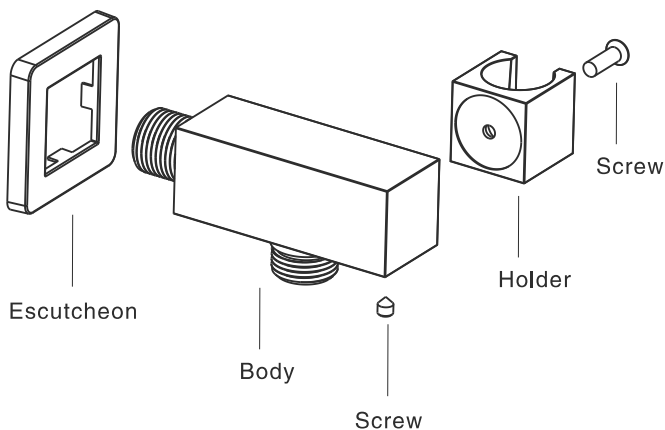

Parts List

Notice

Remove all impurity in pipes before beginning to avoid clogging. Connect faucet pipes correctly.

When you repair the faucet you will need to shut off hot/cold water supply by closing the water supply.

Conditions for use

- Water pressure condition: 0.1MPa~0.75MPa (Recommended: 0.1MPa~0.5MPa)
- Environment Temperature: 1°C~55°C
- Not for use as a steam outlet.

Cleaning the surface of faucet

- Rinse the product with clean water.
- Dry with soft cotton flannel cloth.
- Do not clean the product with acid, polish, abrasives, harsh cleaners, or cloth with a harsh surface as these products may damage the finish.