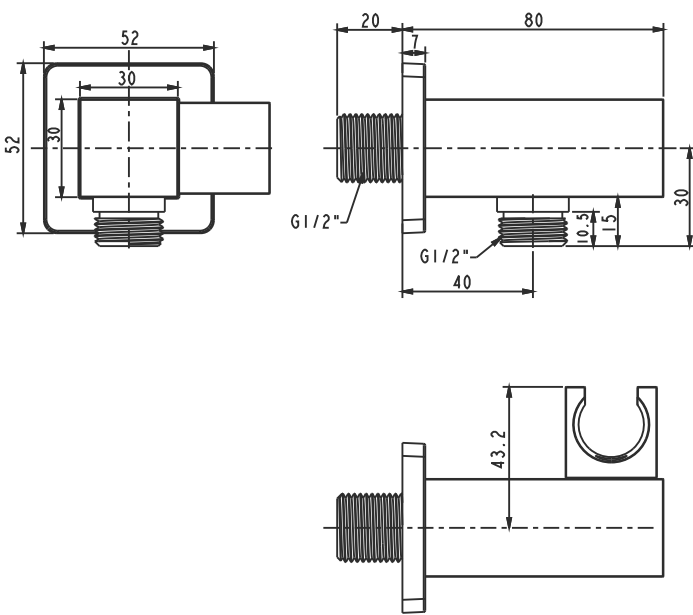

To ensure that your installation proceeds smoothly,  
please read this instructions carefully before you begin.

*American Standard*

FFAS9143-000XXXBF0  
FFAS9143-000XXXBT0  
Wall Outlet with holder – Square (G1/2")

XXX = AL0 / A00 / DA0 / GL0 / 440 / 500

Installation &  
Operation Instruction

## Dimension

## Parts List