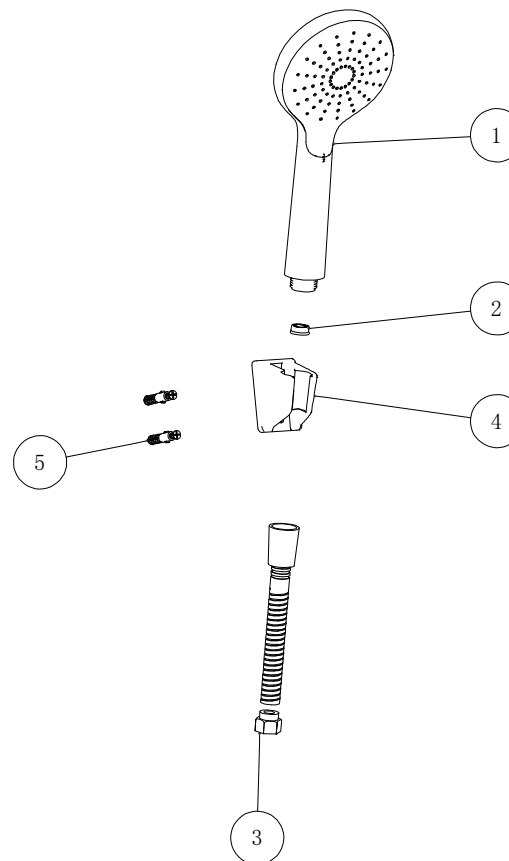

Note
 1. one function hand shower
 2. body and spray face are plastic
 3. comply with WI10.0406

NO.	Part No.	Part Name	QTY	Material	Remark
5	FF1-CN521X00000013	6inchEconomy Stainless SteelScrew	1	assembly	
4	FF1-CN521H00000055	RG Shower Hanger Sgl Hole (Cr) T2	1	ABS	
3	FF1-CN521T00000025	SHOWER HOSE(1.5M)	1	assembly	
2	FF1-CN521Z0000299P	2.5GPM Flow Regulator (Neoperl 58.6158.0)	1	assembly	
1	4229450000	FLUX Hand Shower 100mm 1F CH_APAC	1	assembly	

DESIGNED	Jackie Cao	2025.7.4	TITLE	WizFlo Hand Shower_APAC	
CHECKED	<i>[Signature]</i>	2025.7.4	REF	澜精灵增压手持花洒_亚太	
APPROVED	<i>[Signature]</i>	2025.07.04			
SCALE	MATERIAL	WEIGHT	DWG NO.	1361440000	
1:2	assembly				

REV	DESCRIPTION	DATE	NAME