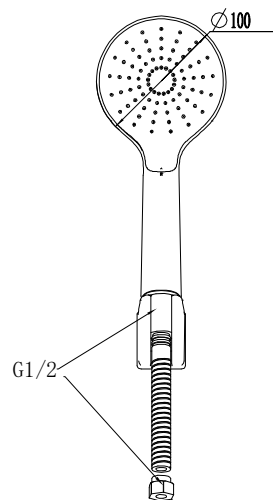

Note
 1. one function hand shower
 2. body and spray face are plastic
 3. comply with WI10.0406

NO.	Part No.	Part Name	QTY	Material	Remark
5	FF1-CN521X00000013	6inchEconomy Stainless SteelScrew	1	assembly	
4	FF1-CN521H00000055	RG Shower Hanger Sgl Hole (Cr) T2	1	ABS	
3	FF1-CN521T00000025	SHOWER HOSE(1.5M)	1	assembly	
2	FF1-CN521Z0000299P	2.5GPM Flow Regulator (Neoperl 58.6158.0)	1	assembly	
1	4229450000	FLUX Hand Shower 100mm 1F CH_APAC	1	assembly	

DESIGNED	Jackie Cao	2025.7.4	TITLE	WizFlo Hand Shower_APAC	
CHECKED	<i>[Signature]</i>	2025.7.4	REF	澜精灵增压手持花洒_亚太	
APPROVED	<i>[Signature]</i>	2025.07.04			
SCALE	MATERIAL	WEIGHT	DWG NO.	1361440000	
1:2	assembly				