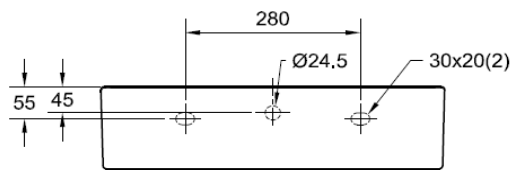

DIMENSIONAL DRAWING

This document is the property of American Standard. It can neither be reproduced, nor communicated, without authorization.

American Standard reserves the right to change dimensions and specifications without notice; we assume no liability for the use of obsolete dimensions.