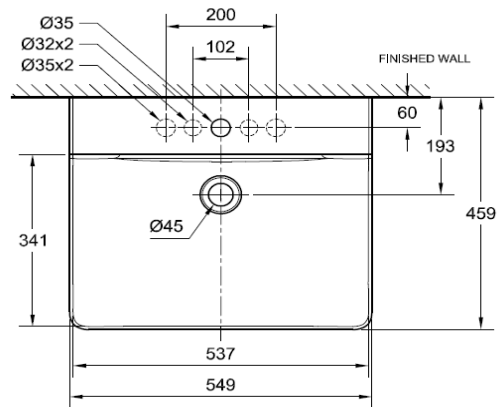

DIMENSIONAL DRAWING

This document is the property of American Standard. It can neither be reproduced, nor communicated, without authorization.

American Standard reserves the right to change dimensions and specifications without notice; we assume no liability for the use of obsolete dimensions.