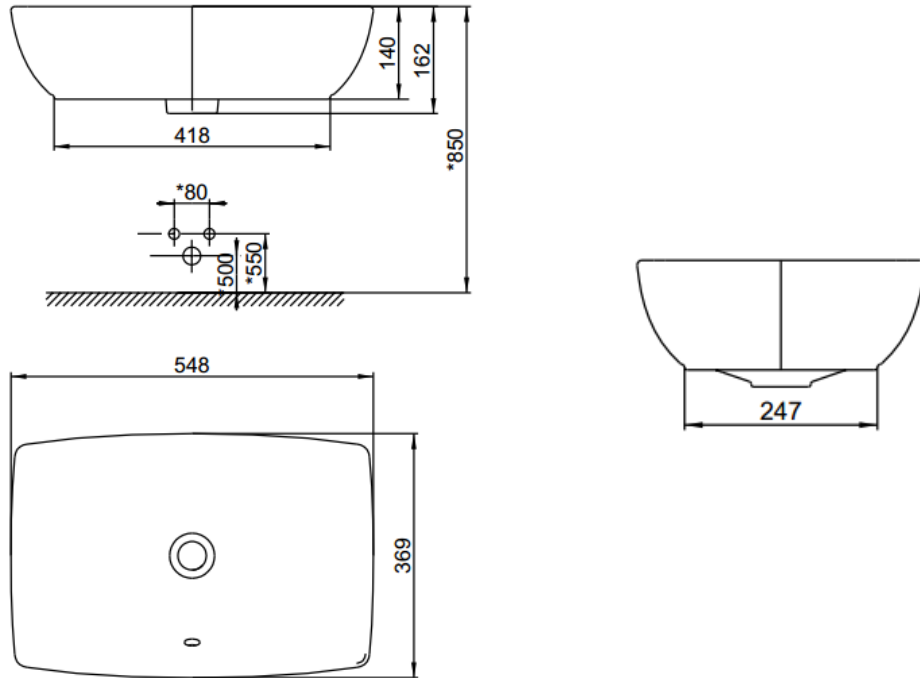

Milano

Vessel

CCASF650-1000410F0

FEATURES

- Design: Modern design
- Overflow: Without overflow

SPECIFICATIONS

- Faucet Drillings: none
- Dimensions: W369mm x L548mm x H162mm
- Material: Fine Fire Clay

COLOR AVAILABILITY

- White only (0)

INCLUDED COMPONENTS

- Installation manual

SHIPPING WEIGHT

- Net weight: 13 KG
- Gross weight: 14 KG

STANDARDS CRITERIA

- China GB6952-2005

DIMENSIONAL DRAWING