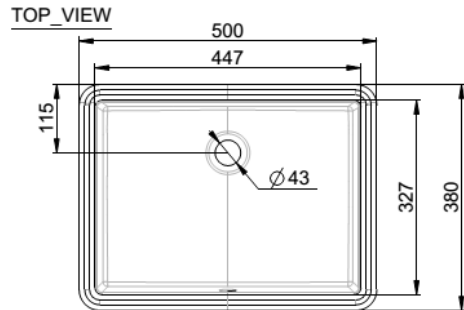

American Standard

DIMENSIONAL DRAWING

This document is the property of American Standard. It can neither be reproduced, nor communicated, without authorization.

American Standard reserves the right to change dimensions and specifications without notice; we assume no liability for the use of obsolete dimensions.