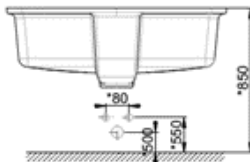

### SPECIFICATIONS

- Faucet Drillings: Single, 4"
- Overall Dimensions: L500mm x W380mm X H669mm(850mm)
- Basin Dimensions: L500mm x W380mm x H181mm
- Material: Vitreous China

## DIMENSIONAL DRAWING

BOTTOM\_VIEW

FRONT\_VIEW

SIDE\_VIEW

BACK\_VIEW

---

This document is the property of American Standard. It can neither be reproduced, nor communicated, without authorization.

American Standard reserves the right to change dimensions and specifications without notice; we assume no liability for the use of obsolete dimensions.