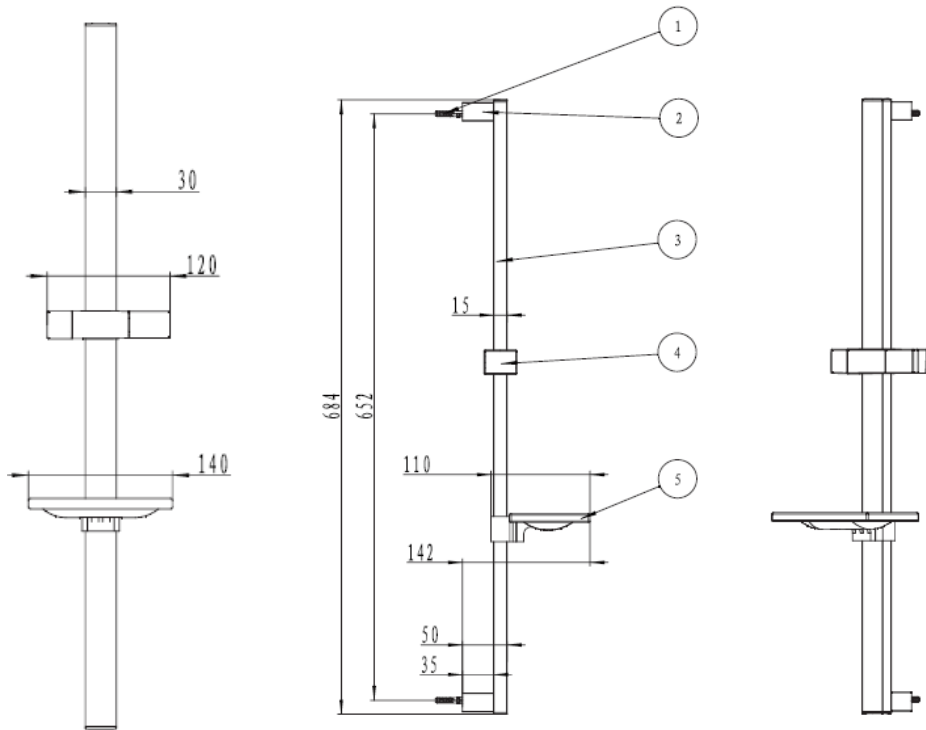

DIMENSIONAL DRAWING

This document is the property of American Standard. It can neither be reproduced, nor communicated, without authorization.

American Standard reserves the right to change dimensions and specifications without notice; we assume no liability for the use of obsolete dimensions.