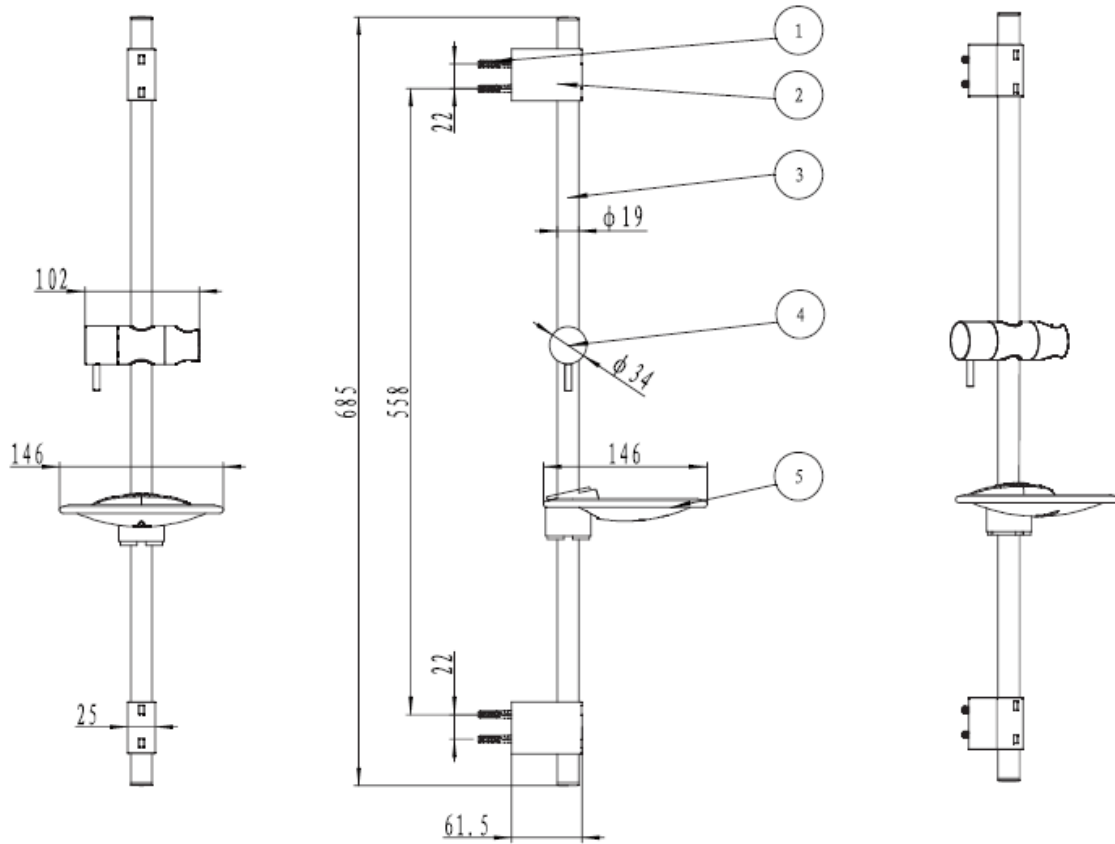

American Standard

DIMENSIONAL DRAWING

This document is the property of American Standard. It can neither be reproduced, nor communicated, without authorization.

American Standard reserves the right to change dimensions and specifications without notice; we assume no liability for the use of obsolete dimensions.