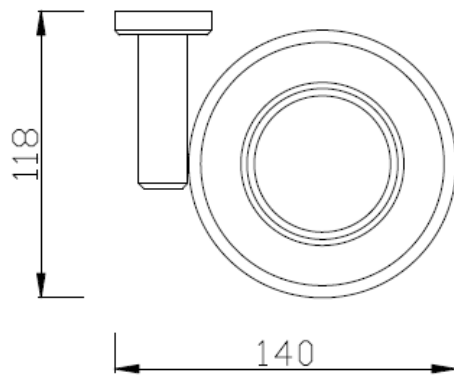

Concept Square

Soap Dish

FFAS0482-908500BC0

FEATURES

- Modern design
- Zinc die casting base & pole
- Glass dish, frosting finish
- SUS201 screw
- Black window box packaging

SPECIFICATIONS

- Soap Dish
- Chrome Finish

FINISHES AVAILABILITY

- Chrome (- CP)

SHIPPING WEIGHT

- Net Weight: 0.55 KG
- Gross Weight: 0.575 KG

STANDARDS CRITERIA

- QB/T 1560-2006

DIMENSIONAL DRAWING

This document is the property of American Standard. It can neither be reproduced, nor communicated, without authorization.