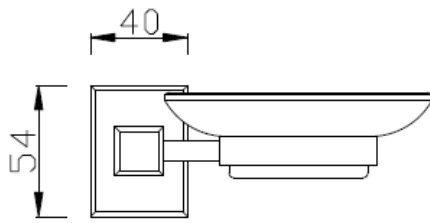

Concept Square

Soap Dish

FFAS0482-908500BC0

FEATURES

- Modern design
- Zinc die casting base & pole
- Glass dish, frosting finish
- SUS201 screw
- Black window box packaging

SPECIFICATIONS

- Soap Dish
- Chrome Finish

FINISHES AVAILABILITY

- Chrome (- CP)

SHIPPING WEIGHT

- Net Weight: 0.55 KG
- Gross Weight: 0.575 KG

STANDARDS CRITERIA

- QB/T 1560-2006

DIMENSIONAL DRAWING

This document is the property of American Standard. It can neither be reproduced, nor communicated, without authorization.