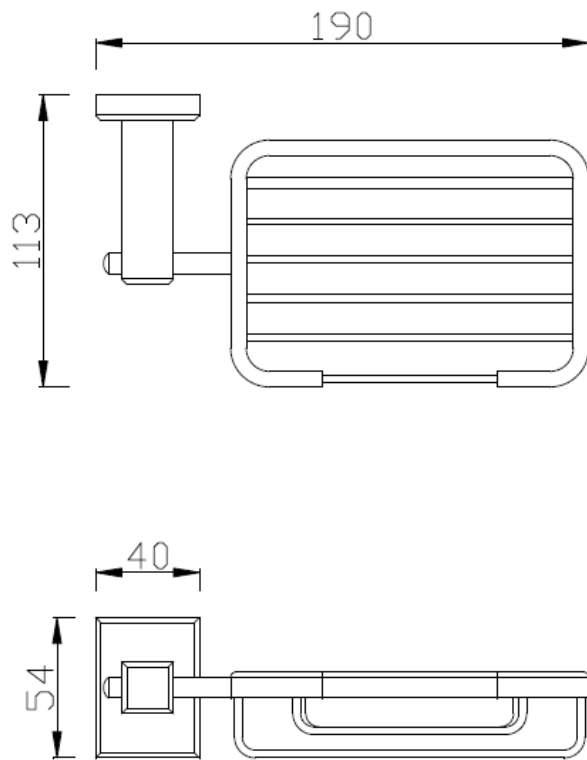

Concept Square

Grille Soap Dish

FFAS0483-908500BC0

FEATURES

- Modern design
- Zinc die casting base & pole
- Cast brass grille
- SUS201 screw
- Black window box packaging

SPECIFICATIONS

- Grille Soap Dish
- Chrome Finish

FINISHES AVAILABILITY

- Chrome (- CP)

SHIPPING WEIGHT

- Net Weight: 0.68 KG
- Gross Weight: 0.705 KG

STANDARDS CRITERIA

- QB/T 1560-2006

DIMENSIONAL DRAWING

This document is the property of American Standard. It can neither be reproduced, nor communicated, without authorization.