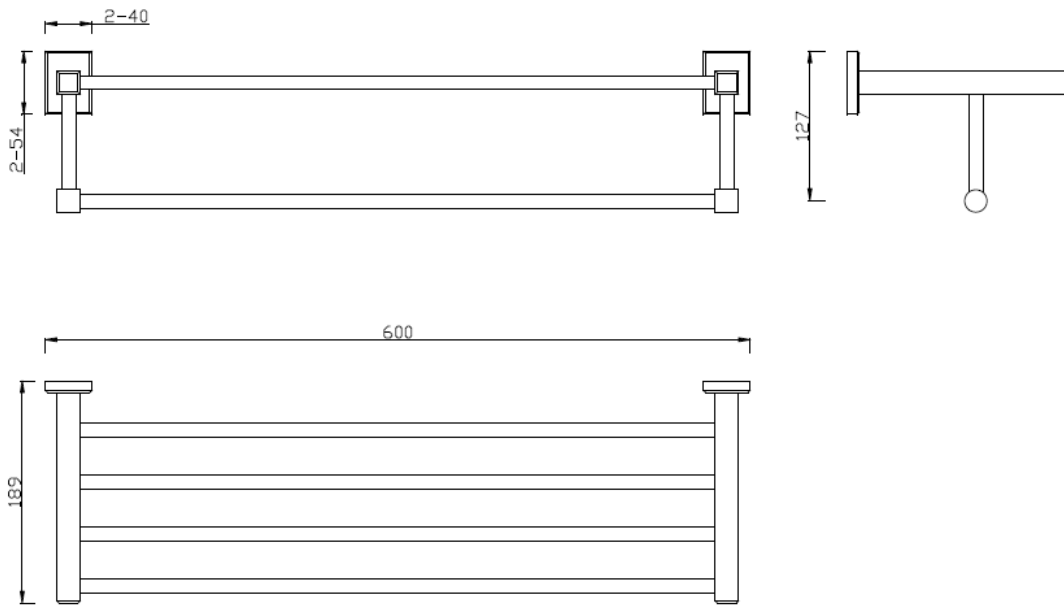

Concept Square

Towel Shelf

FFAS0495-908500BC0

FEATURES

- Modern design
- Zinc die casting base & pole
- SUS201 cross bar
- SUS201 screw
- Black window box packaging

SPECIFICATIONS

- Towel Shelf
- Chrome Finish

FINISHES AVAILABILITY

- Chrome (- CP)

SHIPPING WEIGHT

- Net Weight: 2.1 KG
- Gross Weight: 2.235 KG

STANDARDS CRITERIA

- QB/T 1560-2006

American Standard

DIMENSIONAL DRAWING