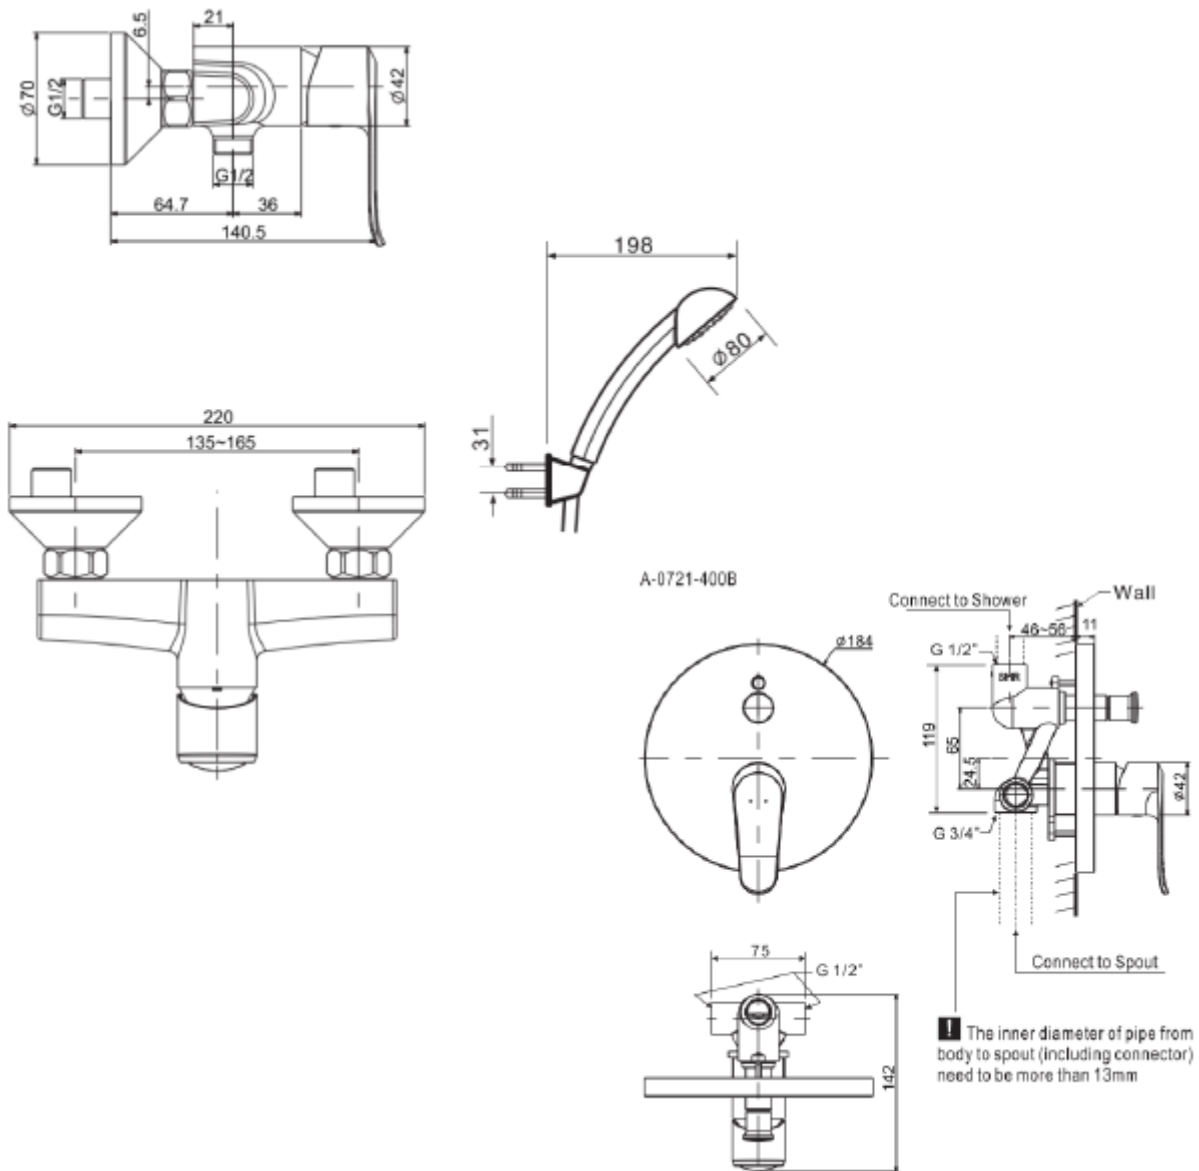

American Standard

DIMENSIONAL DRAWING

This document is the property of American Standard. It can neither be reproduced, nor communicated, without authorization.

American Standard reserves the right to change dimensions and specifications without notice; we assume no liability for the use of obsolete dimensions.