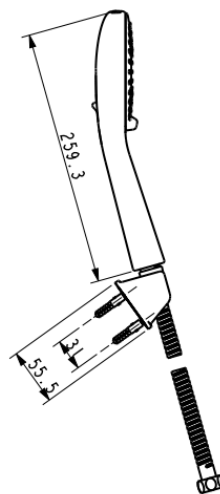

## FEATURES

- ABS plastic panel, gloss white finish.
- ABS plastic body,PVD finish.
- Silicone Nozzle
- With 1.5M PVC Twist-free shower hose
- With Shower holder,PVD finish
- With color box packaging
- Flow rate @ 0.1MPa: 4.3 L/min

## SPECIFICATIONS

- 3 function: Tranquil Rain, Spray Rain, Therapy Rain
- Panel dimension: 118.9 mm

## DIMENSIONAL DRAWING