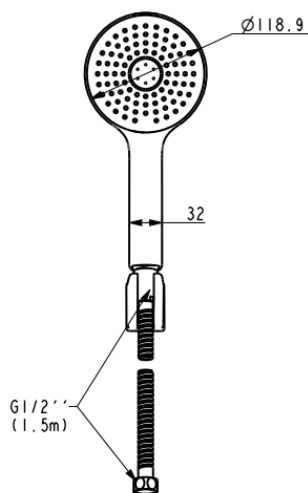

## FEATURES

- ABS plastic panel, gloss white finish.
- ABS plastic body,PVD finish.
- Silicone Nozzle
- With 1.5M PVC Twist-free shower hose
- With Shower holder,PVD finish
- With color box packaging
- Flow rate @ 0.1MPa: 4.3 L/min

## SPECIFICATIONS

- 3 function: Tranquil Rain, Spray Rain, Therapy Rain
- Panel dimension: 118.9 mm

## DIMENSIONAL DRAWING