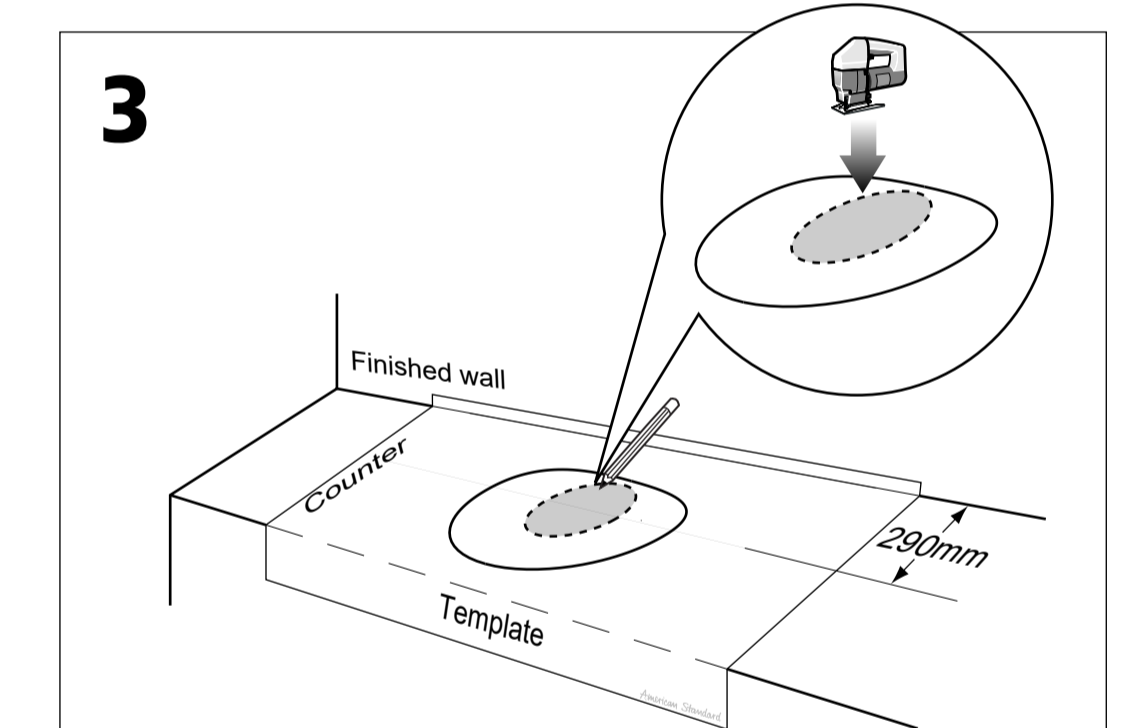

Recommended faucet position

Finished Wall

1. Preparation of the area for installation. (Suggested)

2. The distance for water supply, waste water outlet installation. (Suggested)

3. The template placing on the counter with position required, following lining by punching.

4. Basin taking and follow on position require. To install water supply & waste water outlet set and pop up waste together with basin, proper checking after finish installed, on & off water supply checking, water drainage, water leakage. If no short coming to apply the sealing material with basin's rim. (Sealing material is not provided.)