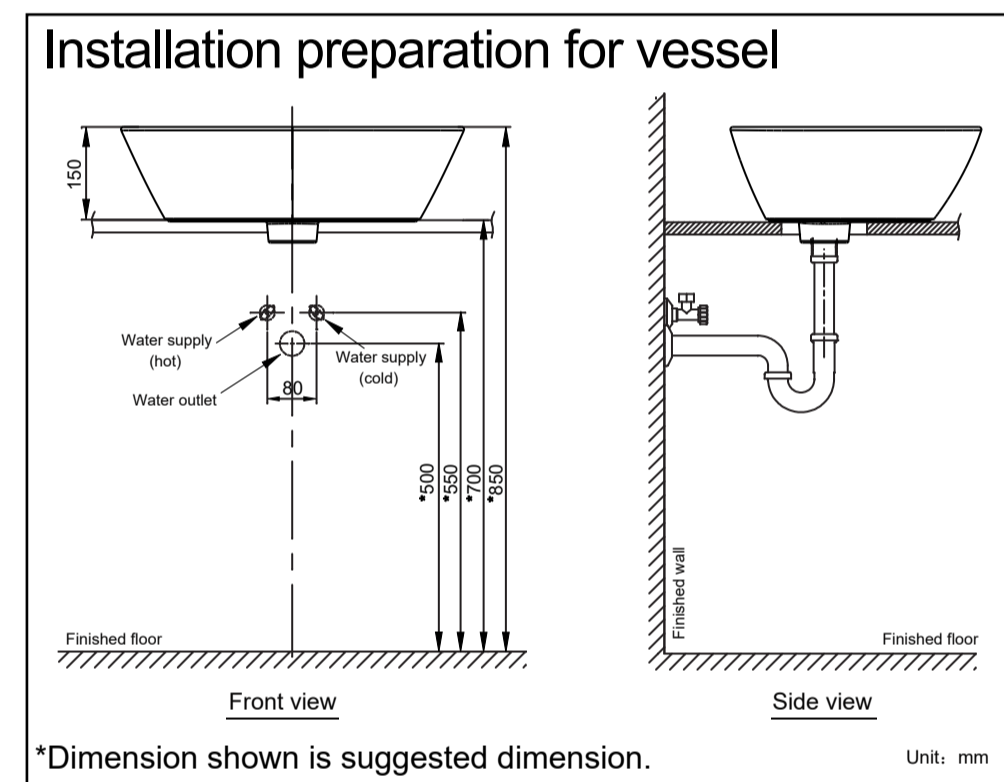

Neo Modern vessel

CCASF633

Installation template

Remark: The installation instruction is supplied for export products only!

Warranty:

Subject to local warranty terms.
Visit americanstandard-apac.com or contact your local American Standard representative for specific warranty information.

Note:

This template is for reference only, check actual dimensions of piece for correct measurement.