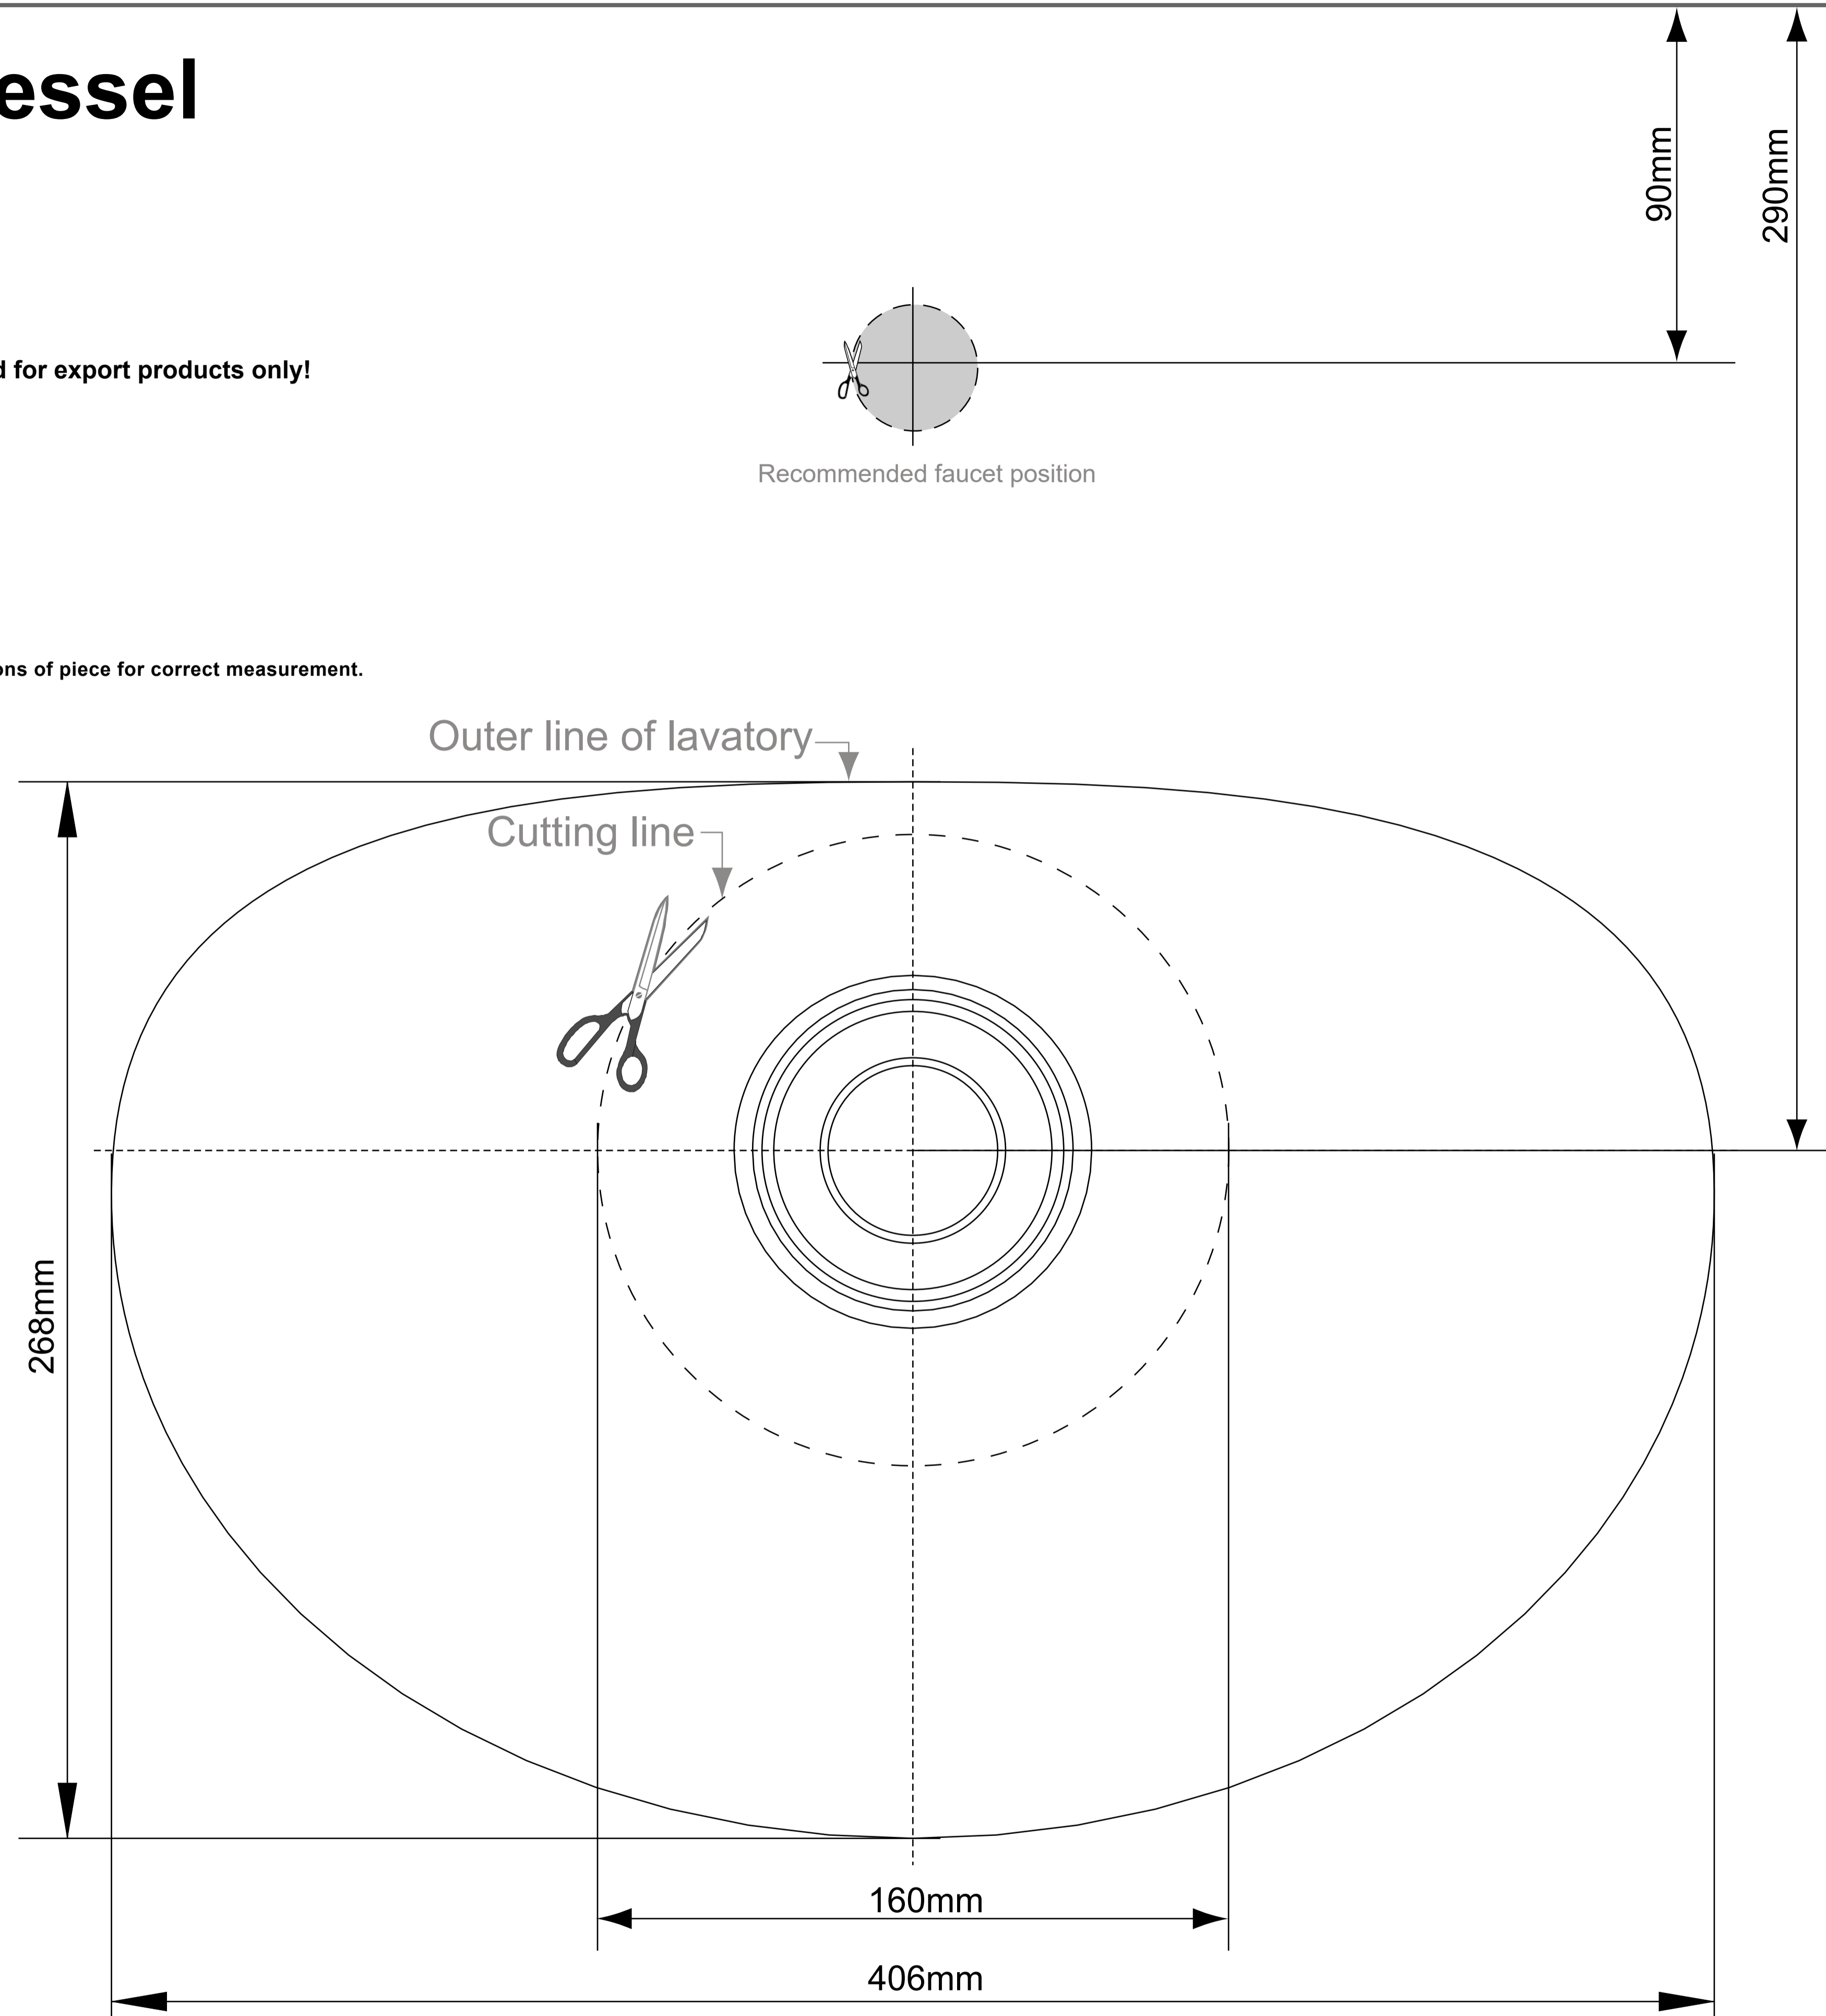

Note:

This template is for reference only, check actual dimensions of piece for correct measurement.

ACCESSORIES

Disclaimer:

We recommend consumers to use the accessories we recommend (CF-9322.000.50). Otherwise American Standard is not in charge of it once any spill out.

Recommended faucet position

Finished Wall

1. Preparation of the area for installation. (Suggested)

2. The distance for water supply, waste water outlet installation. (Suggested)

3. The template placing on the counter with position required, following lining by punching.

4. Basin taking and follow on position require. To install water supply & waste water outlet set and pop up waste together with basin, proper checking after finish installed, on & off water supply checking, water drainage, water leakage. If no short coming to apply the sealing material with basin's rim. (Sealing material is not provided.)