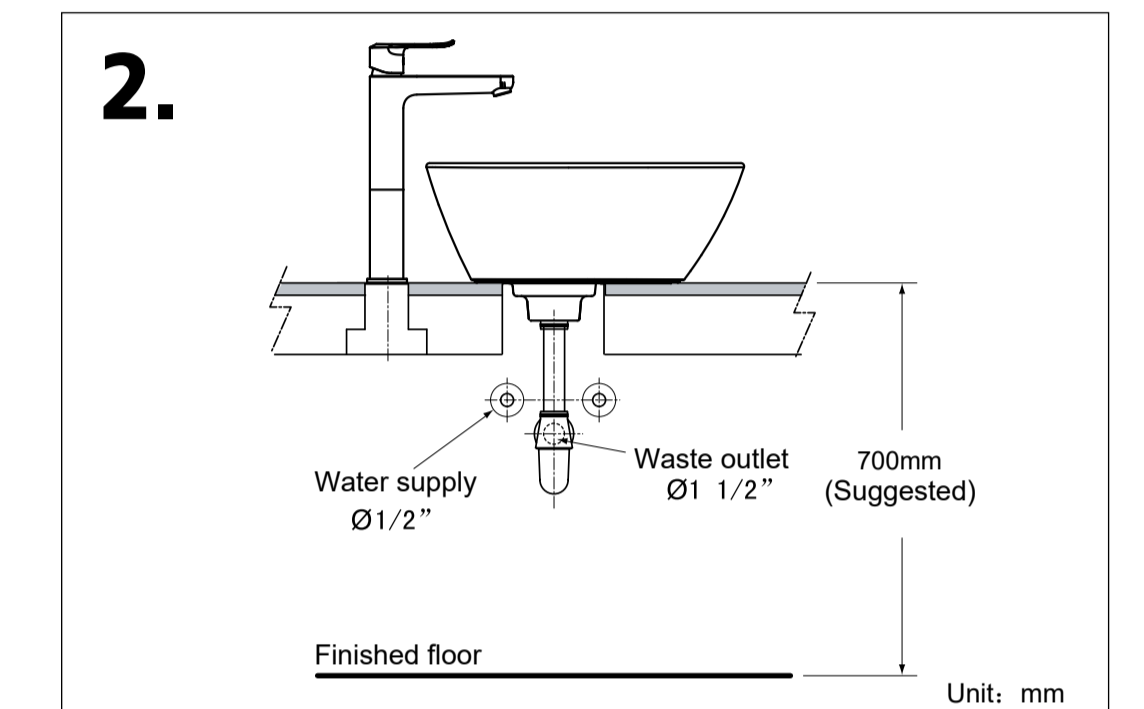

Note:

This template is for reference only, check actual dimensions of piece for correct measurement.

ACCESSORIES

Disclaimer:

We recommend consumers to use the accessories we recommend (CF-9322.000.50). Otherwise American Standard is not in charge of it once any spill out.

Recommended faucet position

Finished Wall

1. Preparation of the area for installation. (Suggested)

2. The distance for water supply, waste water outlet installation. (Suggested)

3. The template placing on the counter with position required, following lining by punching.

4. Basin taking and follow on position require. To install water supply & waste water outlet set and pop up waste together with basin, proper checking after finish installed, on & off water supply checking, water drainage, water leakage. If no short coming to apply the sealing material with basin's rim. (Sealing material is not provided.)