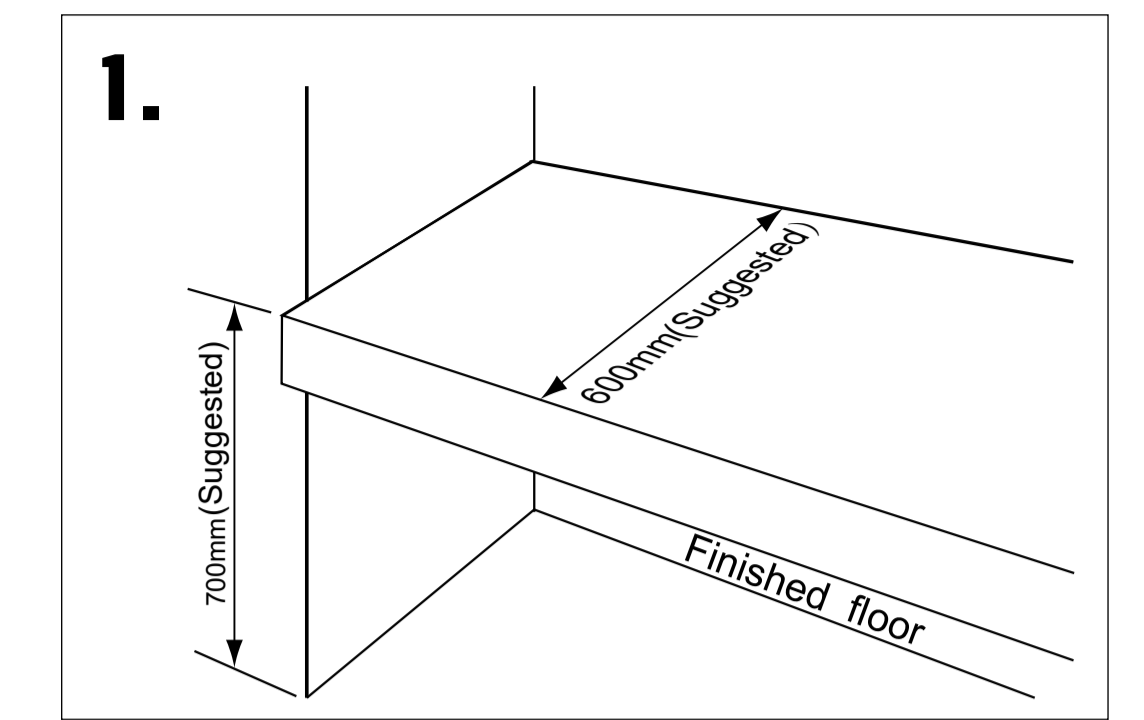

Note:

This template is for reference only, check actual dimensions of piece for correct measurement.

ACCESSORIES

Disclaimer:

We recommend consumers to use the accessories we recommend (CF-9322.000.50). Otherwise American Standard is not in charge of it once any spill out.

Recommended faucet position

Finished Wall

1. Preparation of the area for installation. (Suggested)

2. The distance for water supply, waste water outlet installation. (Suggested)

3. The template placing on the counter with position required, following lining by punching.