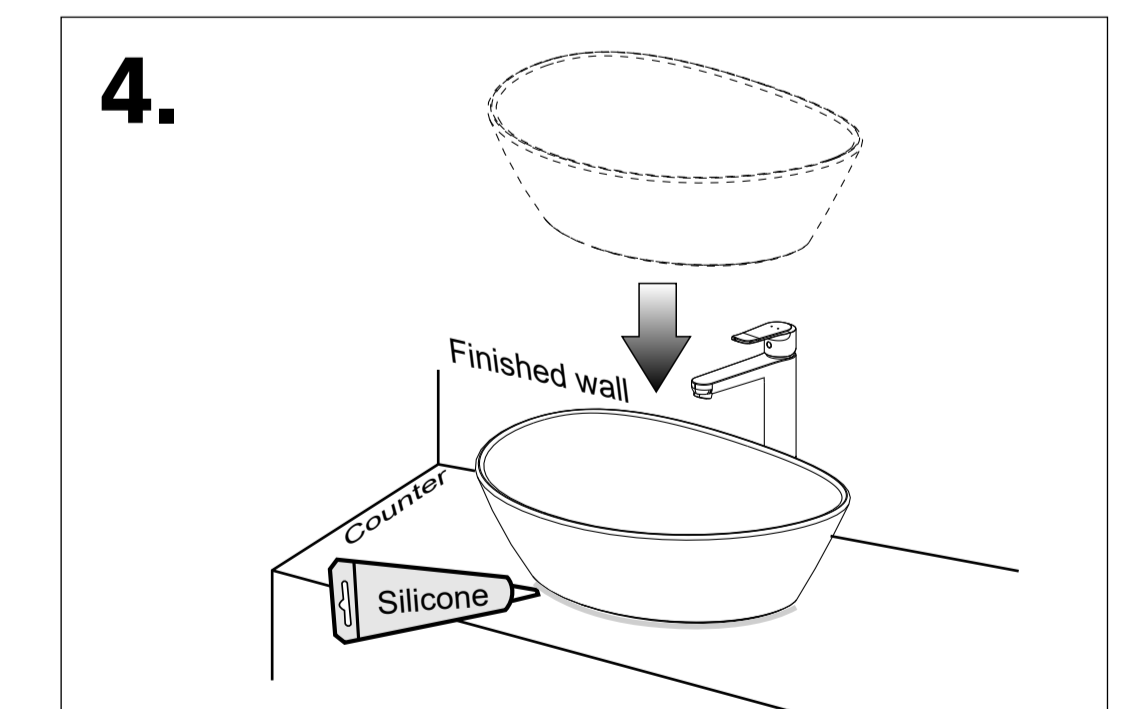

Recommended faucet position

Finished Wall

1. Preparation of the area for installation. (Suggested)

2. The distance for water supply, waste water outlet installation. (Suggested)

3. The template placing on the counter with position required, following lining by punching.

4. Basin taking and follow on position require. To install water supply & waste water outlet set and pop up waste together with basin, proper checking after finish installed, on & off water supply checking, water drainage, water leakage. If no short coming to apply the sealing material with basin's rim. (Sealing material is not provided.)