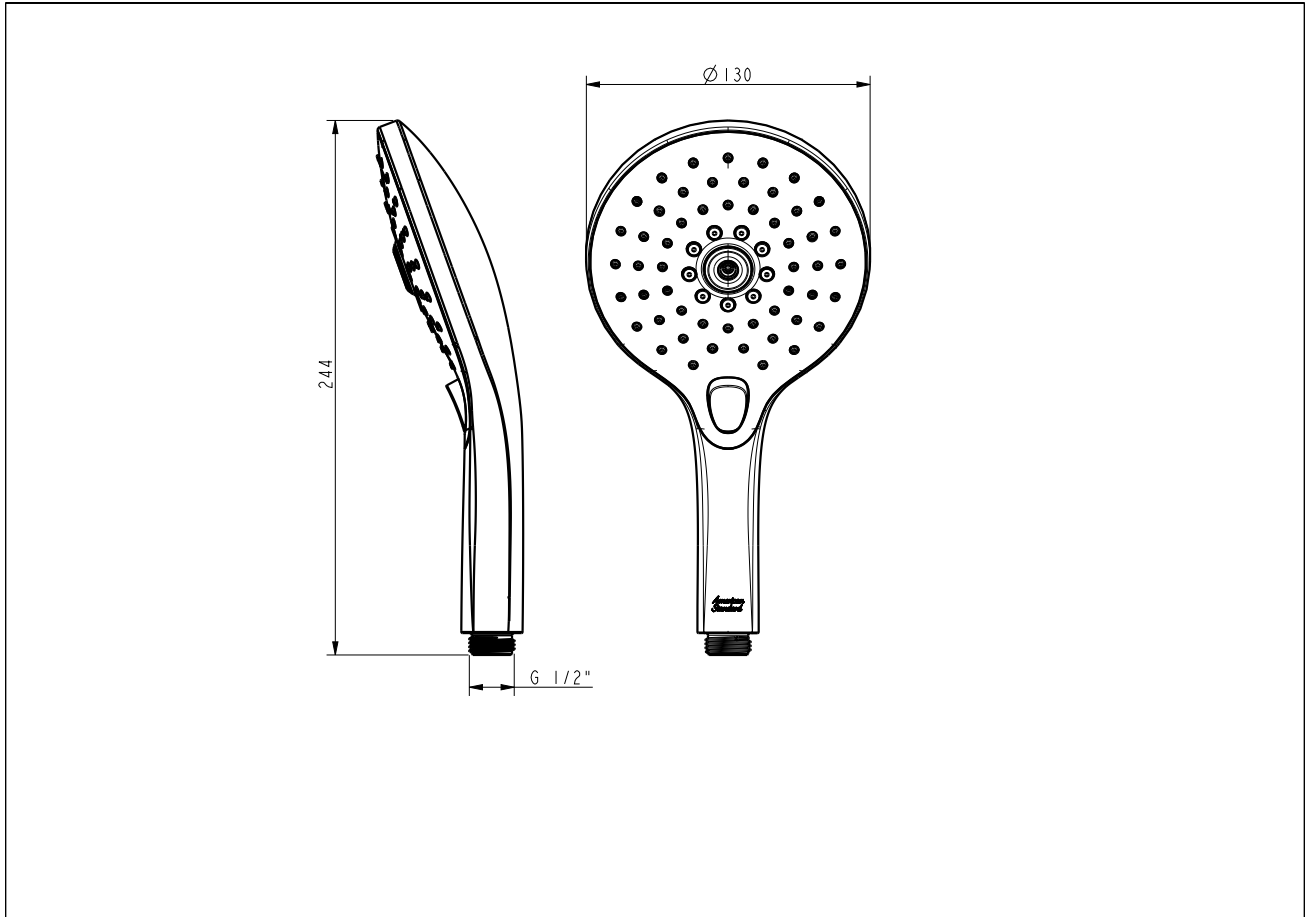

FFAS9H11-000500BC0

RainClick

Rain-click 3- Function 130