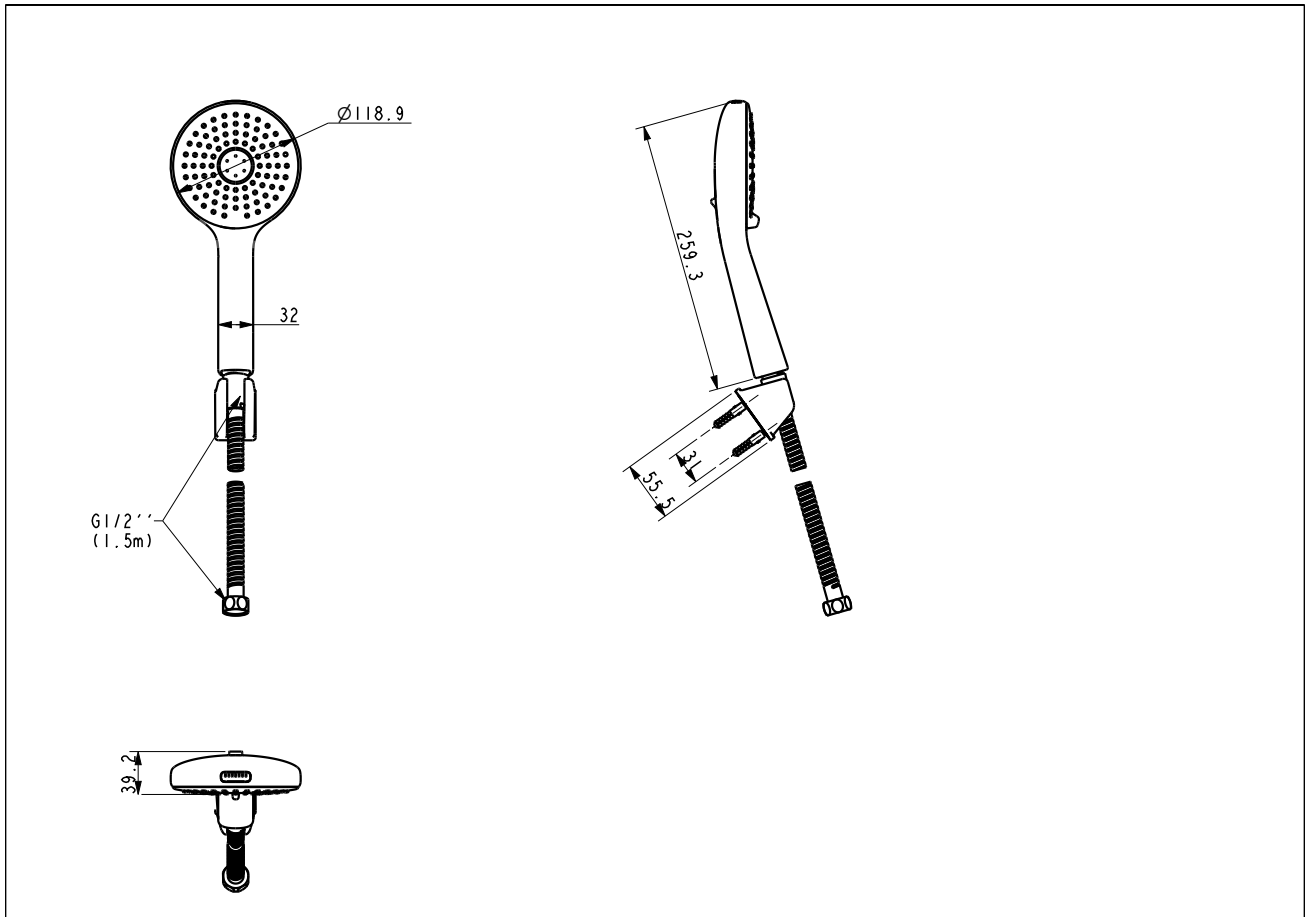

1030980001

No Collection -AS

RainSwitch Power Jet 3F Hand Shower_APAC

STYLE SEGMENT

- Modern

KEY SPECIFICATIONS

- Product Description: RainSwitch Power Jet 3F Hand Shower_APAC
- Hand Shower Face Diameter: 118.9
- Finish: Chrome
- Material: Plastic
- Flow Rate: 4.3
- Additional Components Included: Shower holder&shower hose
- Hose Included: Yes

RainSwitch Power Jet 3F Hand Shower_APAC

1030980001

No Collection -AS

RainSwitch Power Jet 3F Hand Shower_APAC

Product	Description	RainSwitch Power Jet 3F Hand Shower_APAC
	Weight (kg)	0.53
	Dimensions (mm)	274*129*81
	Finish	Chrome
	Material	Plastic
	Flow Rate	4.3
Hand Shower	Face Diameter (mm)	118.9
Components	Additional Components Included	Shower holder&shower hose
	Hose Included	Yes
	Includes Trim Kit	No
	Include Shower Accessories	Yes