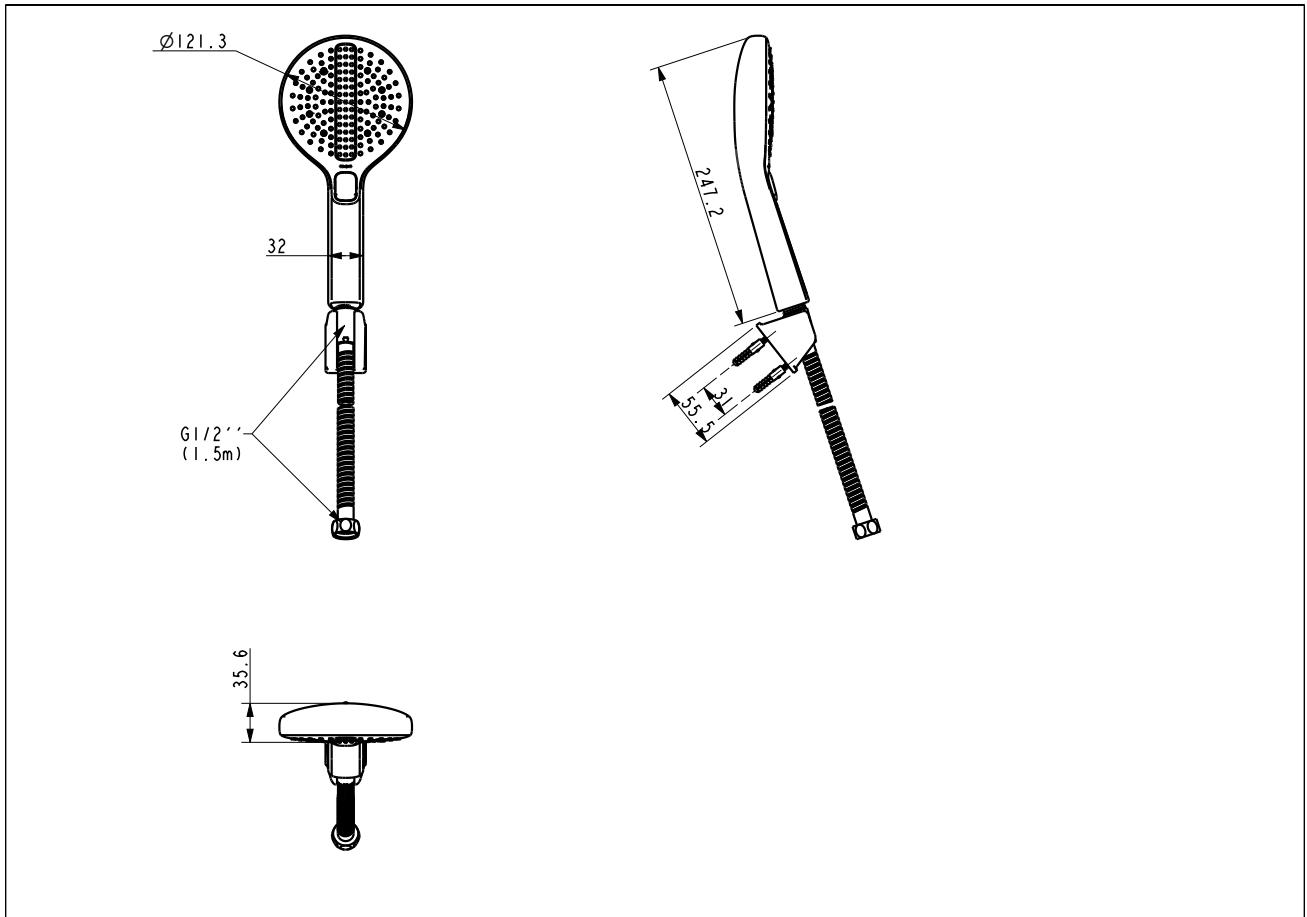

1030990001

No Collection -AS

RainClick Combing 3F 120mm HandShower_AP

STYLE SEGMENT

- Modern

KEY SPECIFICATIONS

- Product Description: RainClick Combing 3F 120mm HandShower_AP
- Hand Shower Face Diameter: 121.3
- Finish: Chrome
- Material: Plastic
- Flow Rate: 5.52
- Additional Components Included: shower hose&shower holder
- Hose Included: Yes

RainClick Combing 3F 120mm HandShower_AP

1030990001

No Collection -AS

RainClick Combing 3F 120mm HandShower_AP

Product	Description	RainClick Combing 3F 120mm HandShower_AP
	Weight (kg)	0.53
	Dimensions (mm)	274*129*81
	Finish	Chrome
	Material	Plastic
	Flow Rate	5.52
Hand Shower	Face Diameter (mm)	121.3
Components	Additional Components Included	shower hose&shower holder
	Hose Included	Yes
	Includes Trim Kit	No
	Include Shower Accessories	Yes