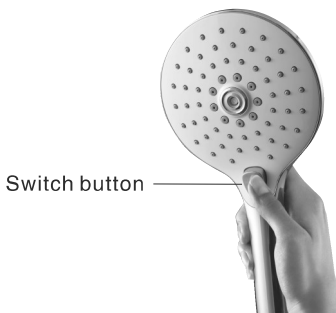

To ensure that your installation proceeds smoothly, please read this instructions carefully before you begin.

American Standard

FFAS9H11-000XXXBF0
FFAS9H11-000XXXBT0

3-spray Function Push Button HandShower

XXX = AL0 / A00 / DA0 / GL0 / 440 / 500

Installation & Operation Instruction

Dimension

Unit: mm

Installation

1. 1 * Consult the dimension drawing and lay the pipes.
   * Wash and clean the water supply pipeline.

Parts List

Handshower

Regulator

Notice

Conditions for use

- Water pressure condition: 0.1MPa~0.75MPa (Recommended: 0.1MPa~0.5Mpa)
- Environment Temperature: 1°C~55°C
- Not for use as a steam outlet.

Cleaning the surface of faucet

- Rinse the product with clean water.
- Dry with soft cotton flannel cloth.
- Do not clean the product with acid, polish, abrasives, harsh cleaners, or cloth with a harsh surface as these products may damage the finish.

Usage

3 spray modes