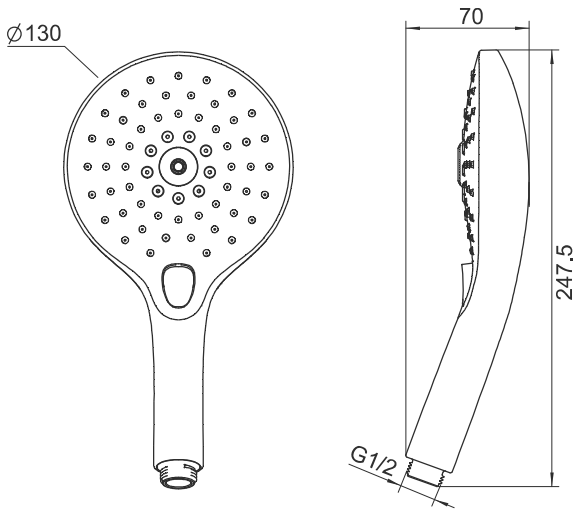

To ensure that your installation proceeds smoothly, please read this instructions carefully before you begin.

American Standard

FFAS9H11-000XXXBF0
FFAS9H11-000XXXBT0

3-spray Function Push Button HandShower

XXX = AL0 / A00 / DA0 / GL0 / 440 / 500

Installation & Operation Instruction

Dimension

Unit: mm

Installation

- 1 * Consult the dimension drawing and lay the pipes.
 * Wash and clean the water supply pipeline.

Parts List

Handshower

Regulator

Notice

Conditions for use

- * Water pressure condition: 0.1MPa~0.75MPa (Recommended: 0.1MPa~0.5Mpa)
- * Environment Temperature: 1°C~55°C
- * Not for use as a steam outlet.

Cleaning the surface of faucet