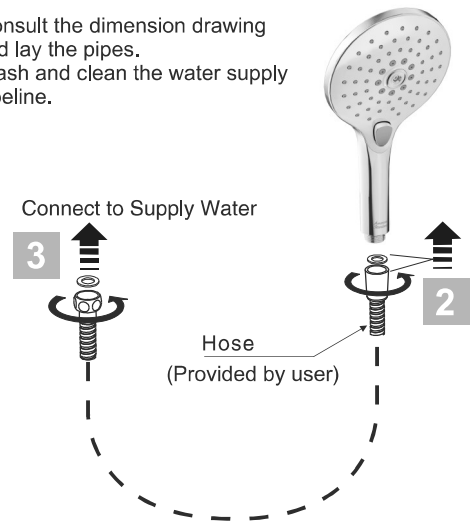

To ensure that your installation proceeds smoothly, please read this instructions carefully before you begin.

American Standard

FFAS9H11-000XXXBF0
FFAS9H11-000XXXBT0

3-spray Function Push Button HandShower

XXX = AL0 / A00 / DA0 / GL0 / 440 / 500

Installation & Operation Instruction

Dimension

Unit: mm

Installation

- 1 * Consult the dimension drawing and lay the pipes.
 * Wash and clean the water supply pipeline.

Parts List

Handshower

Regulator

Notice

Conditions for use

- * Water pressure condition: 0.1MPa~0.75MPa (Recommended: 0.1MPa~0.5Mpa)
- * Environment Temperature: 1°C~55°C
- * Not for use as a steam outlet.

Cleaning the surface of faucet