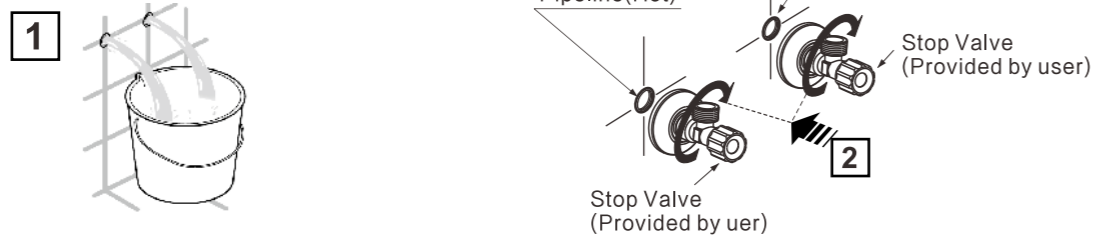

Installation

1 Preparation

- Consult the dimension drawing and lay the pipes.
- Wash and clean the water supply pipeline.