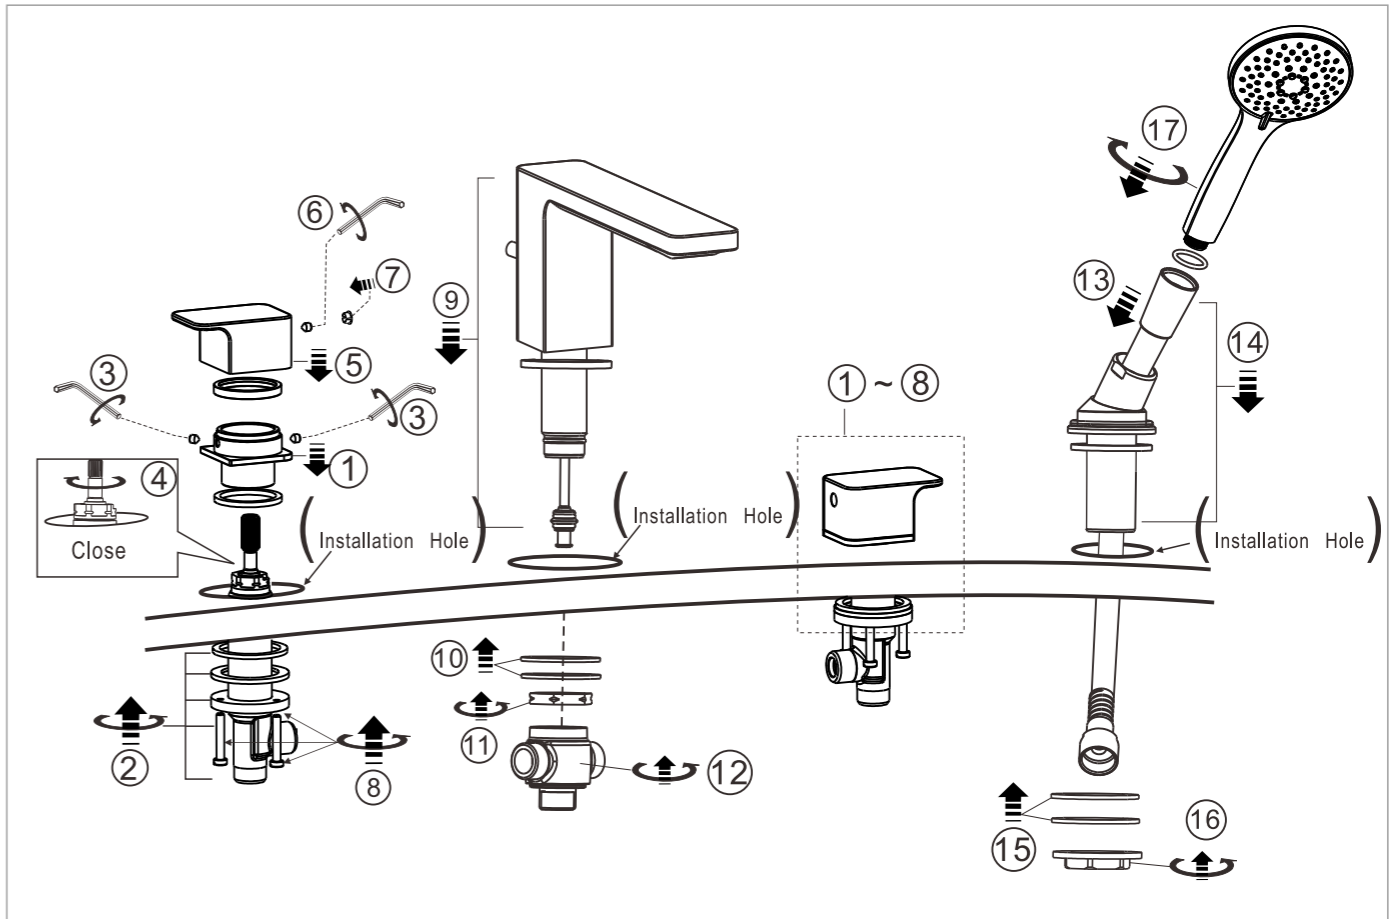

## Parts List

Parts List		
No.	Part Name	Q'ty
1	Index Button	2
2	Screw	2
3	Handle	2
4	Washer	2
5	Screw	4
6	handle Seat	2
7	Bushing	2
8	Washer	2
9	Screw	2
10a	Cartridge(Hot)	1
10b	Cartridge(Cold)	1
11	Washer	2
12	Washer	2
13	Nut	2
14	Screw	6
15	Connection	2
16	Spout	1
17	Aerator	1
18	Connection	1
19	O-Ring	1
20	Pop-up Knod	1
21	Screw	1
22	Washer	1
23	Pop-up Rod	1
24	O-Ring	1
25	Shank	1
26	O-Ring	1
27	Connector	1
28	Washer	1
29	Washer	1
30	Nut	1
31	O-Ring	1
32	Connection	1
33	Connector	1
34	O-Ring	1
35	Hose	1
36	Hose	2
37	Hose	1
38	Nut	1
39	Washer	1
40	Washer	1
41	O-Ring	1
42	Shower Seat	1
43	O-Ring	1
44	pipe	1
45	O-Ring	1
46	HandShowers	1
47	Aerator Wrench	1
48	In-hex Wrench(2.5mm)	1
49	In-hex Wrench(3.0mm)	1

## Installation

### 1 Preparation

- \* Consult the dimension drawing and lay the pipes.
- \* Wash and clean the water supply pipeline.

### 2 Installing the Handle & Spout & Shower Seat & HandShowers