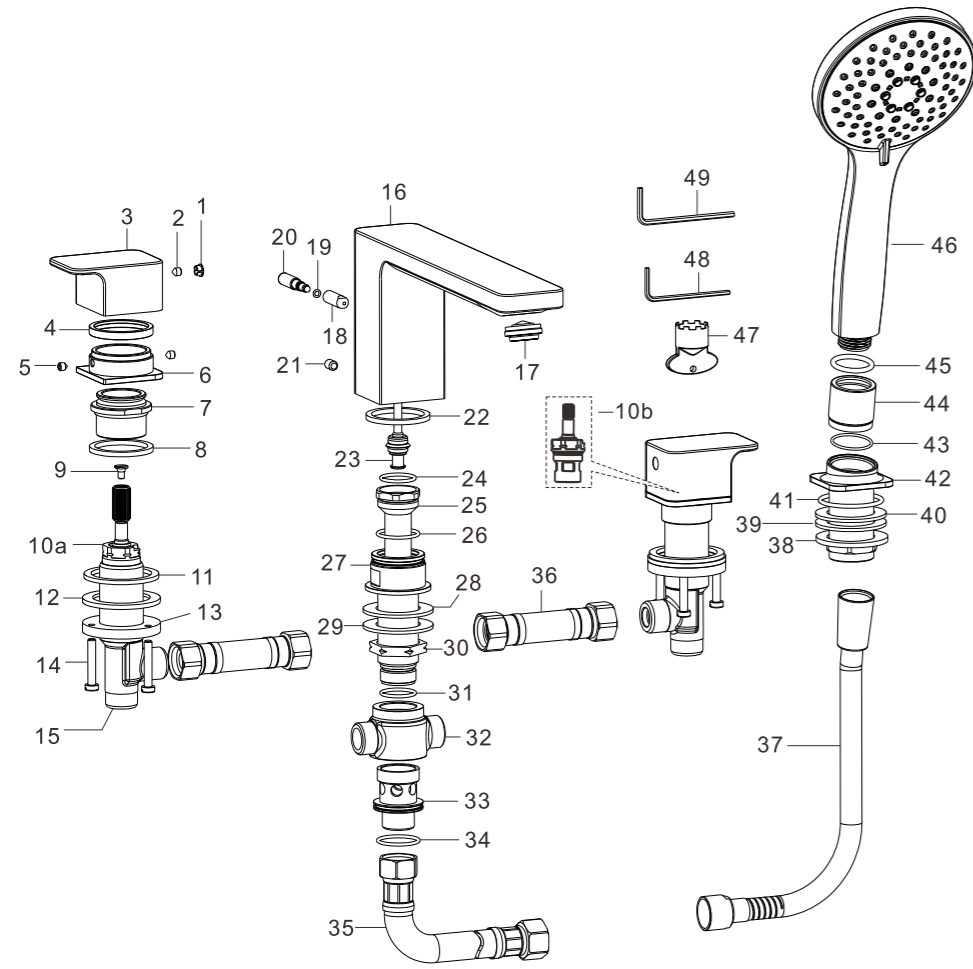

## Parts List

Parts List		
No.	Part Name	Q'ty
1	Index Button	2
2	Screw	2
3	Handle	2
4	Washer	2
5	Screw	4
6	handle Seat	2
7	Bushing	2
8	Washer	2
9	Screw	2
10a	Cartridge(Hot)	1
10b	Cartridge(Cold)	1
11	Washer	2
12	Washer	2
13	Nut	2
14	Screw	6
15	Connection	2
16	Spout	1
17	Aerator	1
18	Connection	1
19	O-Ring	1
20	Pop-up Knod	1
21	Screw	1
22	Washer	1
23	Pop-up Rod	1
24	O-Ring	1
25	Shank	1
26	O-Ring	1
27	Connector	1
28	Washer	1
29	Washer	1
30	Nut	1
31	O-Ring	1
32	Connection	1
33	Connector	1
34	O-Ring	1
35	Hose	1
36	Hose	2
37	Hose	1
38	Nut	1
39	Washer	1
40	Washer	1
41	O-Ring	1
42	Shower Seat	1
43	O-Ring	1
44	pipe	1
45	O-Ring	1
46	HandShowers	1
47	Aerator Wrench	1
48	In-hex Wrench(2.5mm)	1
49	In-hex Wrench(3.0mm)	1

## Installation

### 1 Preparation

- \* Consult the dimension drawing and lay the pipes.
- \* Wash and clean the water supply pipeline.

### 2 Installing the Handle & Spout & Shower Seat & HandShowers