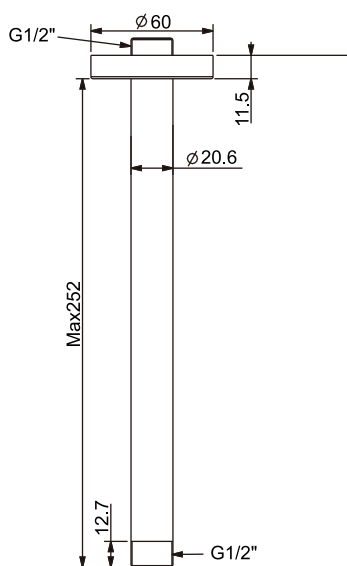

FFAS9908-000XXXBF0  
 FFAS9908-000XXXBT0  
 Ceiling Shower Arm

XXX = AL0 / A00 / DA0 / GL0 / 440 / 500

American Standard

Installation &  
 Operation Instructions

**Thank you for selecting American-Standard - the benchmark of fine quality for over 100 years.  
 To ensure that your installation proceeds smoothly--please read these instructions carefully before you begin.**

### Dimension

### Parts List