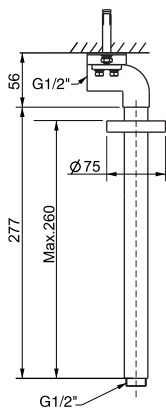

To ensure that your installation proceeds smoothly, please read this instructions carefully before you begin.
 为保证安装顺利，请在进行安装前细阅以下说明

American Standard

FFASS026-006500BC0 (CF-S026.006.50)

200mm Square Air-in Rain Shower Head

8"空气注入式方形花洒

Installation & Operation Instruction
 安装/使用说明书

Dimension/基本尺寸图

单位: mm (毫米)

We recommend you should use together with below SKUs.
 建议配合下面型号使用:

CF-9907.000.50
 IDS Ceiling Shower Arm
 IDS 顶装式花洒臂管

CF-9908.000.50
 Ceiling Shower Arm
 顶装式花洒臂管

CF-9909.000.50
 In-wall Shower Arm
 入墙式花洒臂管

Install/安装

Parts List/零件明细

Notice/注意

Remove all impurity in pipes before beginning to avoid clogging. Connect faucet pipes correctly. / 安装前请务必清理管中杂物，以免造成堵塞，正确连接管路