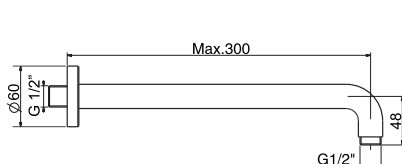

To ensure that your installation proceeds smoothly, please read this instructions carefully before you begin.
 为保证安装顺利，请在进行安装前细阅以下说明

American Standard

FFASS026-006500BC0 (CF-S026.006.50)

200mm Square Air-in Rain Shower Head

8"空气注入式方形花洒

Installation & Operation Instruction
 安装/使用说明书

Dimension/基本尺寸图

单位: mm (毫米)

We recommend you should use together with below SKUs.
 建议配合下面型号使用:

CF-9907.000.50
 IDS Ceiling Shower Arm
 IDS 顶装式花洒臂管

CF-9908.000.50
 Ceiling Shower Arm
 顶装式花洒臂管

CF-9909.000.50
 In-wall Shower Arm
 入墙式花洒臂管

Install/安装

Parts List/零件明细

Notice/注意

Remove all impurity in pipes before beginning to avoid clogging. Connect faucet pipes correctly. / 安装前请务必清理管中杂物，以免造成堵塞，正确连接管路