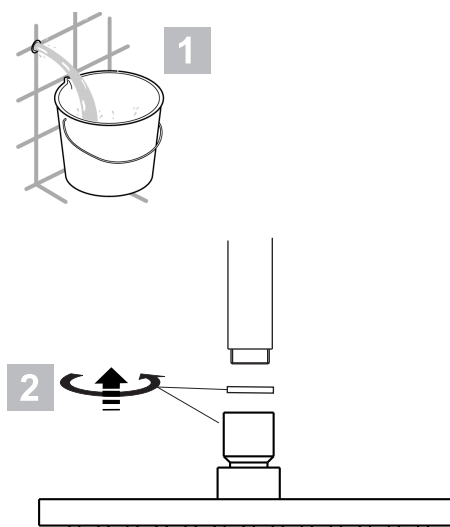

To ensure that your installation proceeds smoothly, please read this instructions carefully before you begin.
 为保证安装顺利，请在进行安装前细阅以下说明

American Standard

FFASS026-006500BC0 (CF-S026.006.50)

200mm Square Air-in Rain Shower Head

8"空气注入式方形花洒

Installation & Operation Instruction
 安装/使用说明书

Dimension/基本尺寸图

单位: mm (毫米)

We recommend you should use together with below SKUs.
 建议配合下面型号使用:

CF-9907.000.50
 IDS Ceiling Shower Arm
 IDS 顶装式花洒臂管

CF-9908.000.50
 Ceiling Shower Arm
 顶装式花洒臂管

CF-9909.000.50
 In-wall Shower Arm
 入墙式花洒臂管

Install/安装

Parts List/零件明细

Notice/注意

Remove all impurity in pipes before beginning to avoid clogging. Connect faucet pipes correctly. / 安装前请务必清理管中杂物，以免造成堵塞，正确连接管路

When you repair the faucet you will need to shut off hot/cold water supply by closing the water supply. / 维护前请关闭冷热供水

Conditions for use / 使用条件

- * Water pressure condition/使用水压: 0.1MPa~0.75MPa (Recommended/推荐: 0.1MPa~0.5MPa)
- * Environment Temperature/使用环境温度: 1°C~55°C
- * Not for use as a steam outlet. / 切勿使用蒸汽