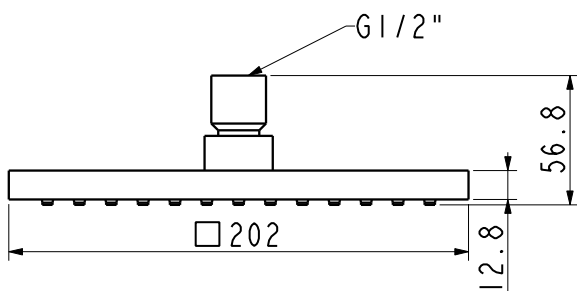

To ensure that your installation proceeds smoothly, please read this instructions carefully before you begin.
 为保证安装顺利，请在进行安装前细阅以下说明

American Standard

FFASS026-006500BC0 (CF-S026.006.50)

200mm Square Air-in Rain Shower Head

8"空气注入式方形花洒

Installation & Operation Instruction
 安装/使用说明书

Dimension/基本尺寸图

单位: mm (毫米)

We recommend you should use together with below SKUs.
 建议配合下面型号使用:

CF-9907.000.50
 IDS Ceiling Shower Arm
 IDS 顶装式花洒臂管