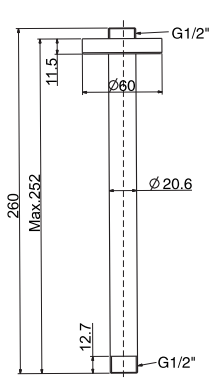

To ensure that your installation proceeds smoothly, please read this instructions carefully before you begin.
 为保证安装顺利，请在进行安装前细阅以下说明

American Standard

FFASS026-006500BC0 (CF-S026.006.50)

200mm Square Air-in Rain Shower Head

8"空气注入式方形花洒

Installation & Operation Instruction
 安装/使用说明书

Dimension/基本尺寸图

单位: mm (毫米)

We recommend you should use together with below SKUs.
 建议配合下面型号使用:

CF-9907.000.50
 IDS Ceiling Shower Arm
 IDS 顶装式花洒臂管

CF-9908.000.50
 Ceiling Shower Arm
 顶装式花洒臂管

CF-9909.000.50
 In-wall Shower Arm
 入墙式花洒臂管

Install/安装

Parts List/零件明细

Notice/注意

Remove all impurity in pipes before beginning to avoid clogging. Connect faucet pipes correctly. / 安装前请务必清理管中杂物，以免造成堵塞，正确连接管路