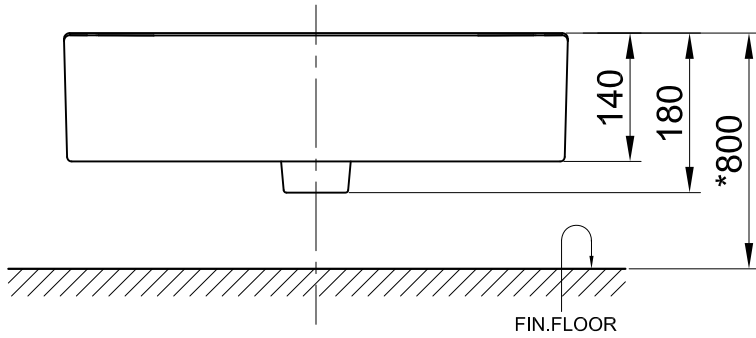

本图纸尺寸仅供参考，如有变更，恕不另行通知
 This drawing just for reference, any change will not inform.
 CN NPD/DRA F550 LD-2009

Concept Cube Lava, CHO. CP-F550.001.04
 Concept Cube Lava, 4'hole CP-F550.004.04

*This mark means suggested

	Drawn David	Material FFC	Date: 17-May-17	Scale: 1/1
<i>American Standard</i> international design center		Concept cube LAV		
		CP-F550	sheet 1/1	version 2.0