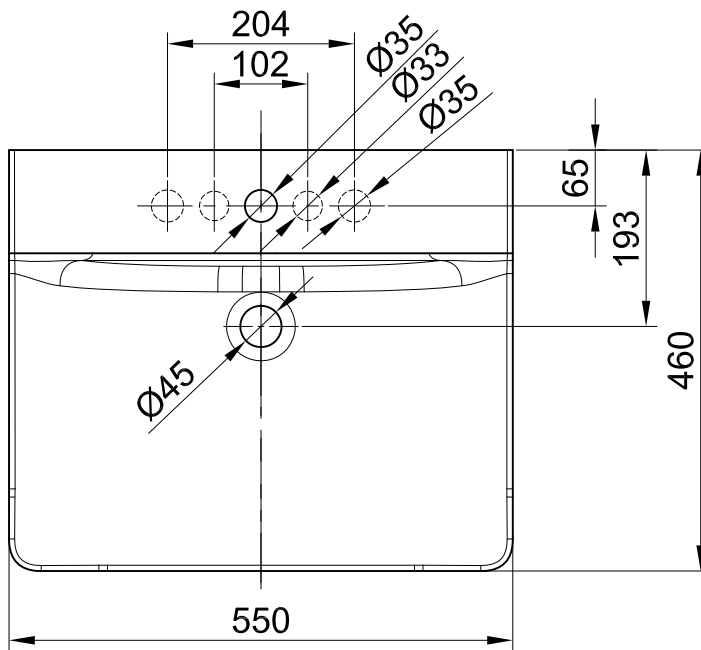

本图纸尺寸仅供参考，如有变更，恕不另行通知
 This drawing just for reference, any change will not inform.
 CN NPD/DRA F550 LD-2009

Concept Cube Lava, CHO. CP-F550.001.04
 Concept Cube Lava, 4'hole CP-F550.004.04

*This mark means suggested

	Drawn David	Material FFC	Date: 17-May-17	Scale: 1/1
<i>American Standard</i> international design center		Concept cube LAV		
		CP-F550	sheet 1/1	version 2.0