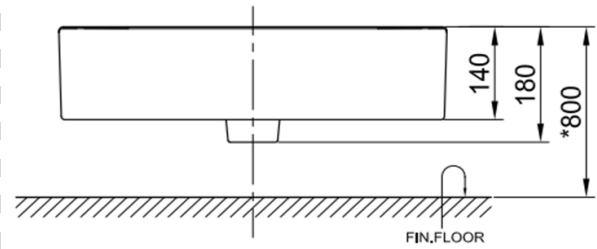

Key Specification

Product Type	wh basin
Basic Dimension	550*460*180
Certification	GB
Quality Requirement	keep same as AS
Faucet Hole	on basin
Faucet	1-hole & 3-hole
Water Volume	4.8 L
Component	o-ring, wh bracket
Matching Pedestal	Yes
Weight	16.1 KG
Color	White heat II
Brand Logo / Color	N/A
Coated Ceramic	N/A
Material	VC
Similar Model	N/A
Logo	American Standard
Package	Carton box
MFG Location	SHC
Mold Design	Bank casting
Market	China
Other Remark	