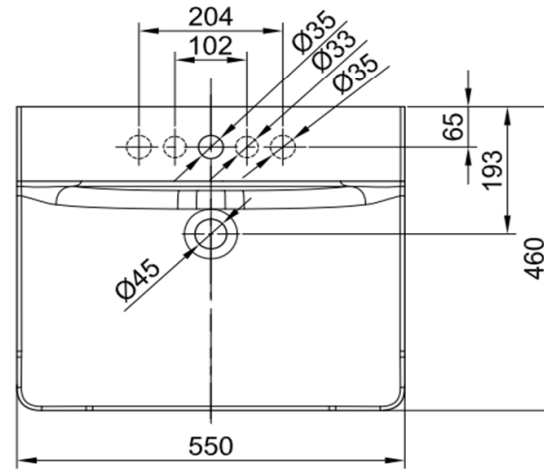

Key Specification

Product Type	wh basin
Basic Dimension	550*460*180
Certification	GB
Quality Requirement	keep same as AS
Faucet Hole	on basin
Faucet	1-hole & 3-hole
Water Volume	4.8 L
Component	o-ring, wh bracket
Matching Pedestal	Yes
Weight	16.1 KG
Color	White heat II
Brand Logo / Color	N/A
Coated Ceramic	N/A
Material	VC
Similar Model	N/A
Logo	American Standard
Package	Carton box
MFG Location	SHC
Mold Design	Bank casting
Market	China
Other Remark	