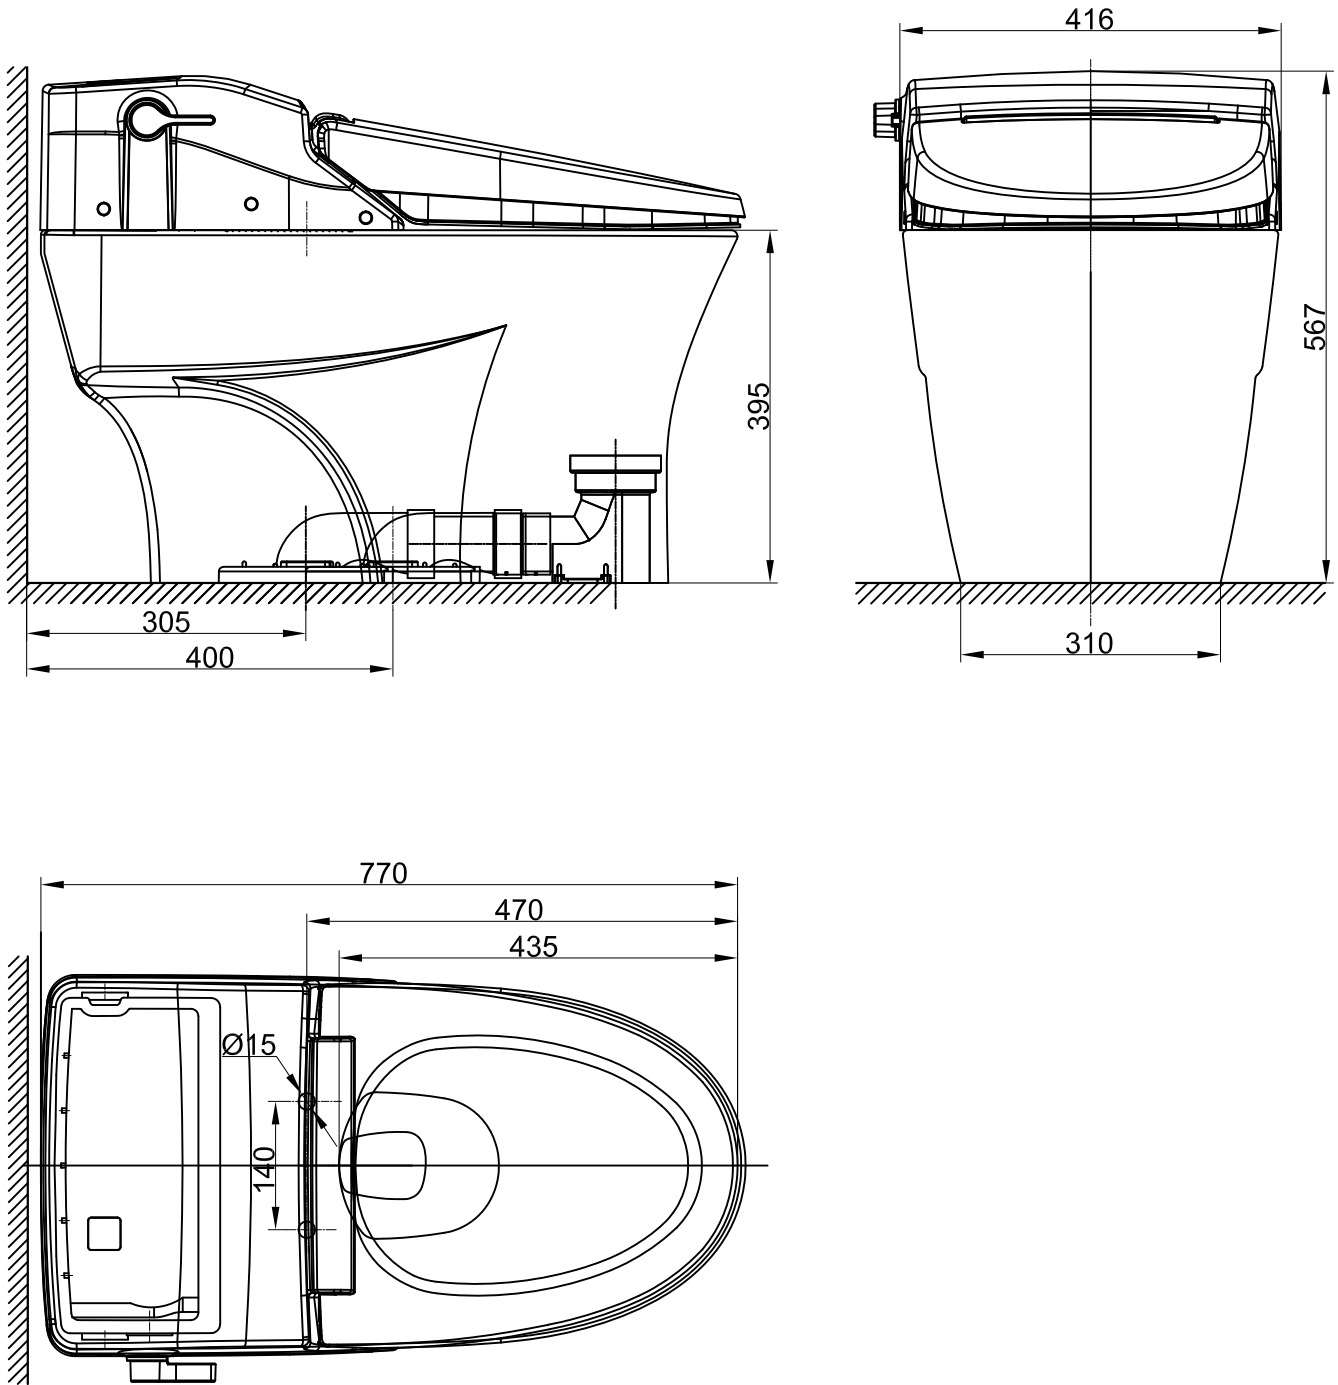

本图纸尺寸仅供参考，如有变更，恕不另行通知
 This drawing just for reference, any change will not inform.

CN NPD/DRA 2012/2013 LD-2012

*This mark means suggested

	Drawn HeNa	Material VC	Date: Aug-14-12	Scale 1/1
<i>American Standard</i> International design center		Aerozen		
		CP-2012/2013	sheet 1/1	version 1.0